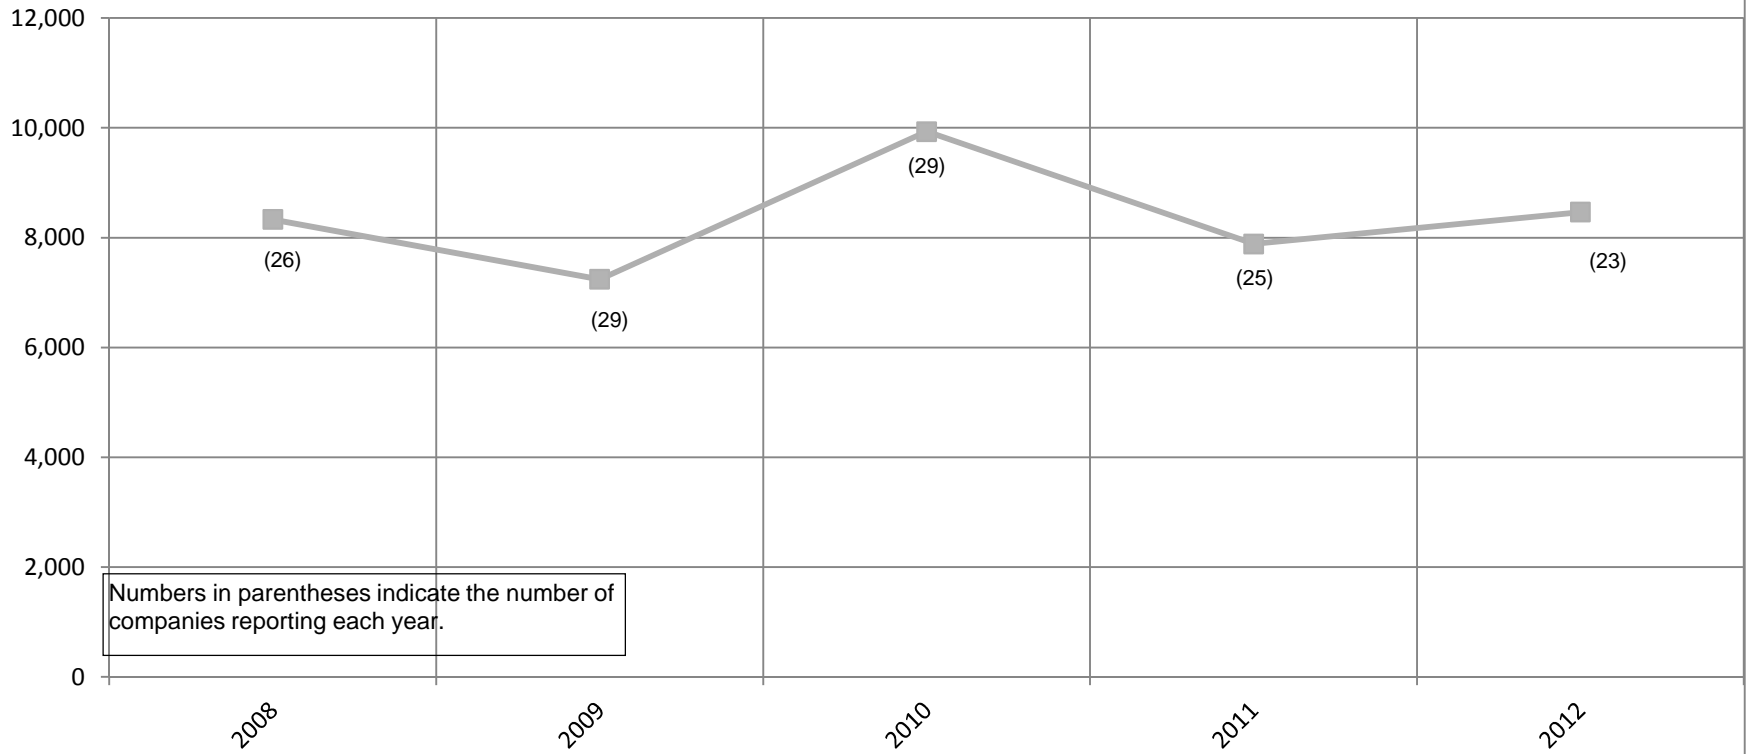

**2012 = 31,108**

**Historical Dramas  
Total Average Nightly Paid Attendance  
2008 - 2012  
Chart 2**

**Institute of Outdoor Drama, East Carolina University  
201 Erwin Building, Greenville, NC 27858-4353  
Phone: (252) 328-5363 Fax: (252) 328-0968  
Email: outdoor@ecu.edu - <http://www.outdoordrama.org>**