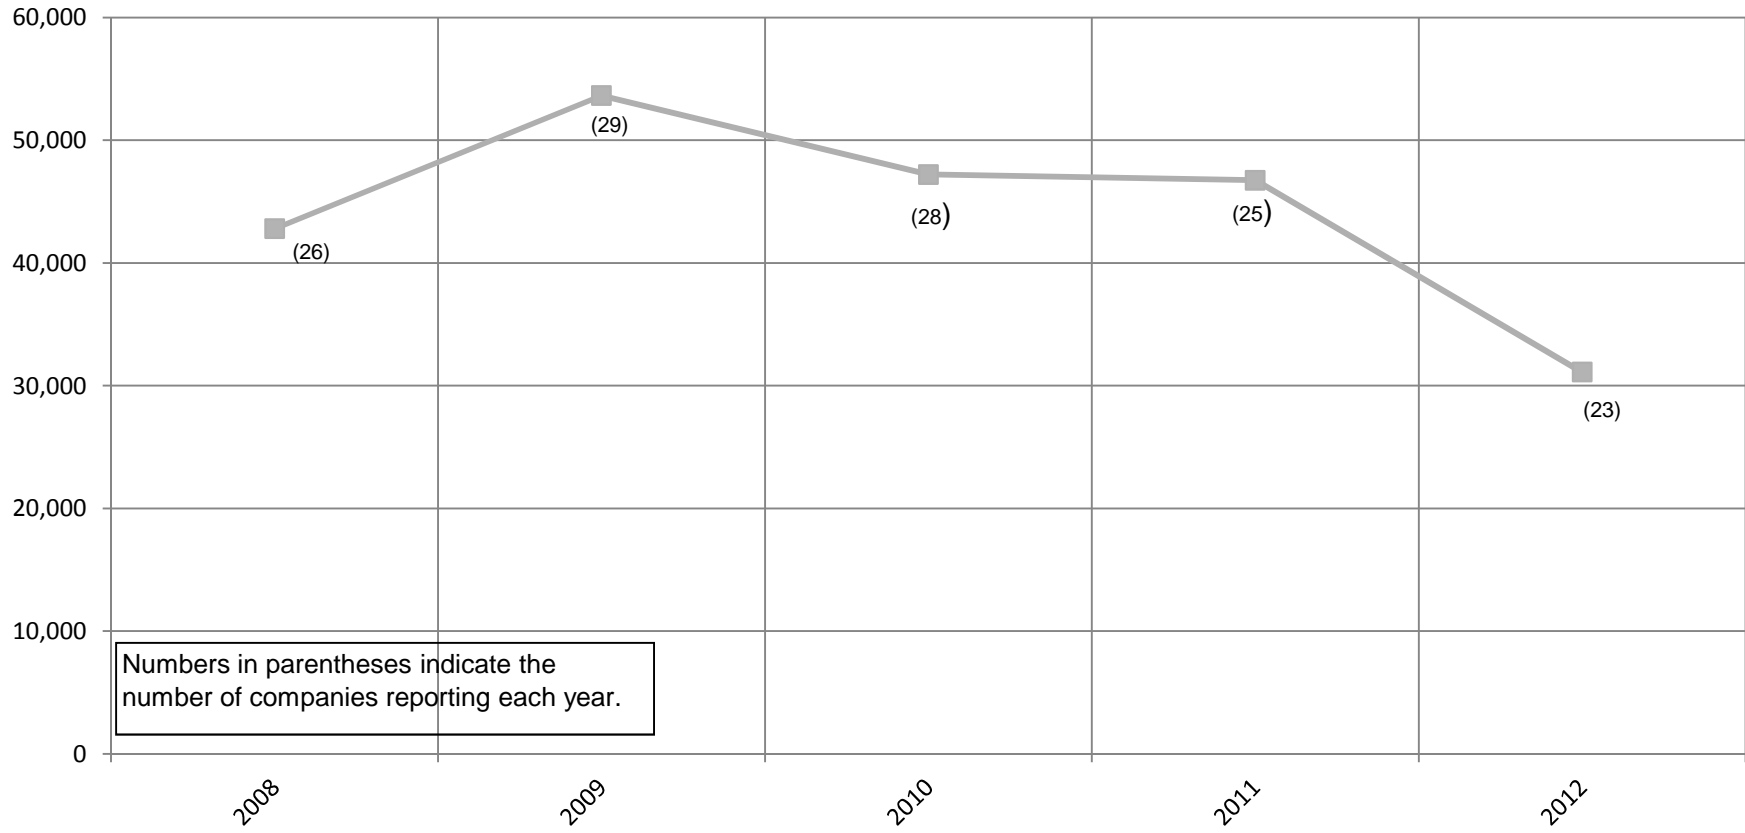

Historical Outdoor Dramas Complimentary Tickets 2008 - 2012 Chart 1

Numbers in parentheses indicate the number of companies reporting each year.

Institute of Outdoor Drama, East Carolina University
201 Erwin Building, Greenville, NC 27858-4353
Phone: (252) 328-5363 Fax: (252) 328-0968
Email: outdoor@ecu.edu <http://www.outdoordrama.org>

2012 = 31,108