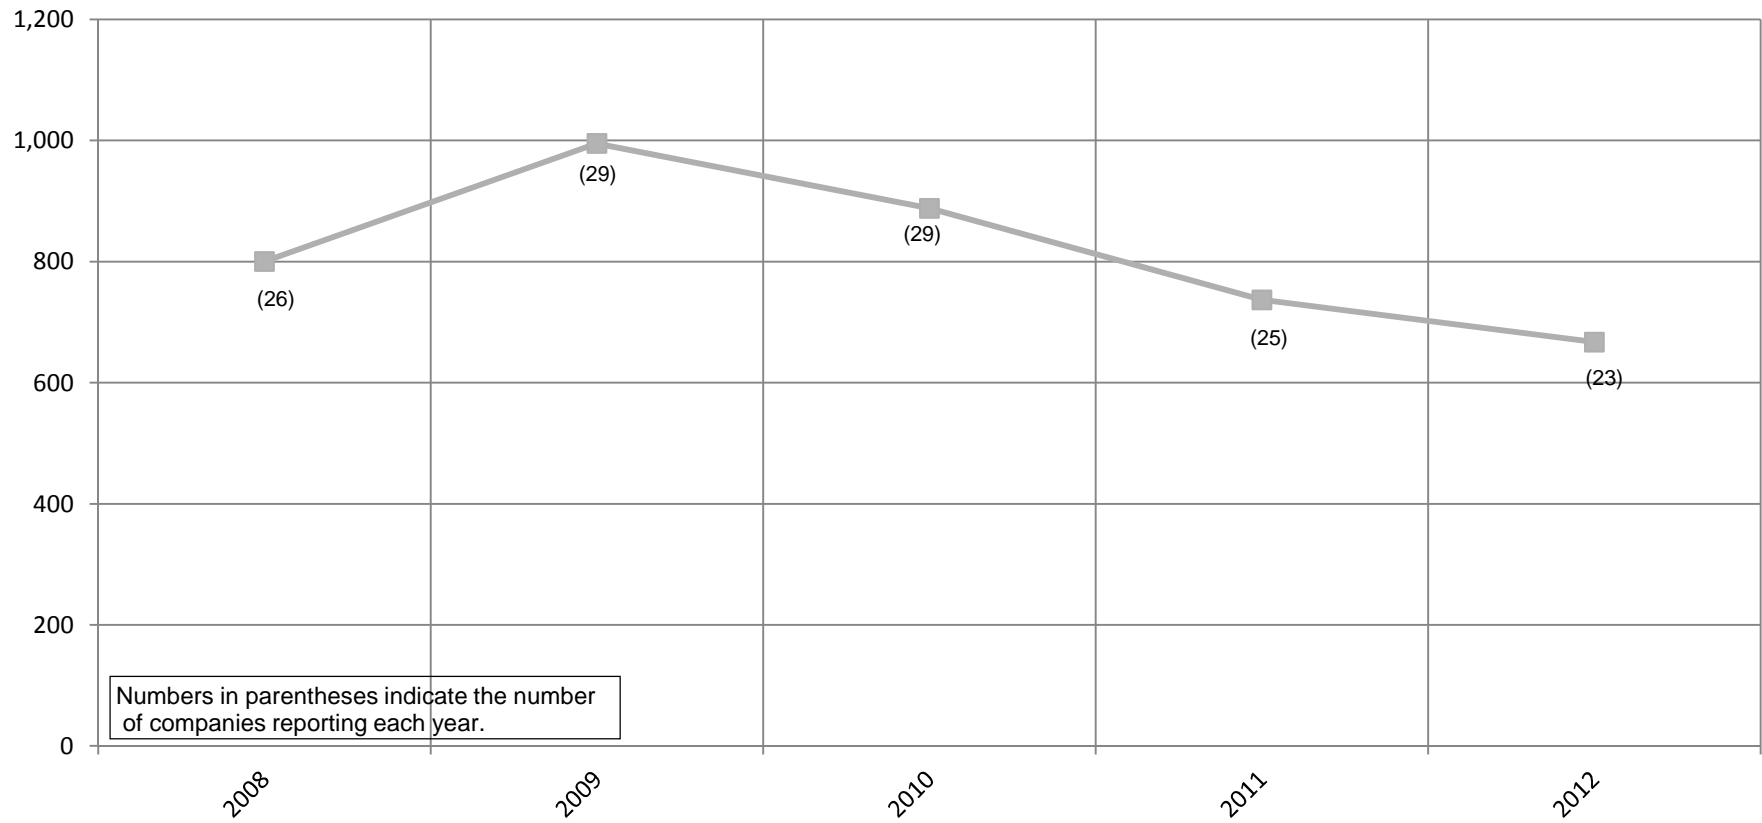

Historical Dramas Completed Performances 2008-2012 Chart 3

Institute of Outdoor Drama, East Carolina University
201 Erwin Building, Greenville, NC 27858-4353
Phone: (252) 328-5363 Fax: (252) 328-0968
Email: outdoor@ecu.edu - <http://www.outdoordrama.org>

2012 = 667