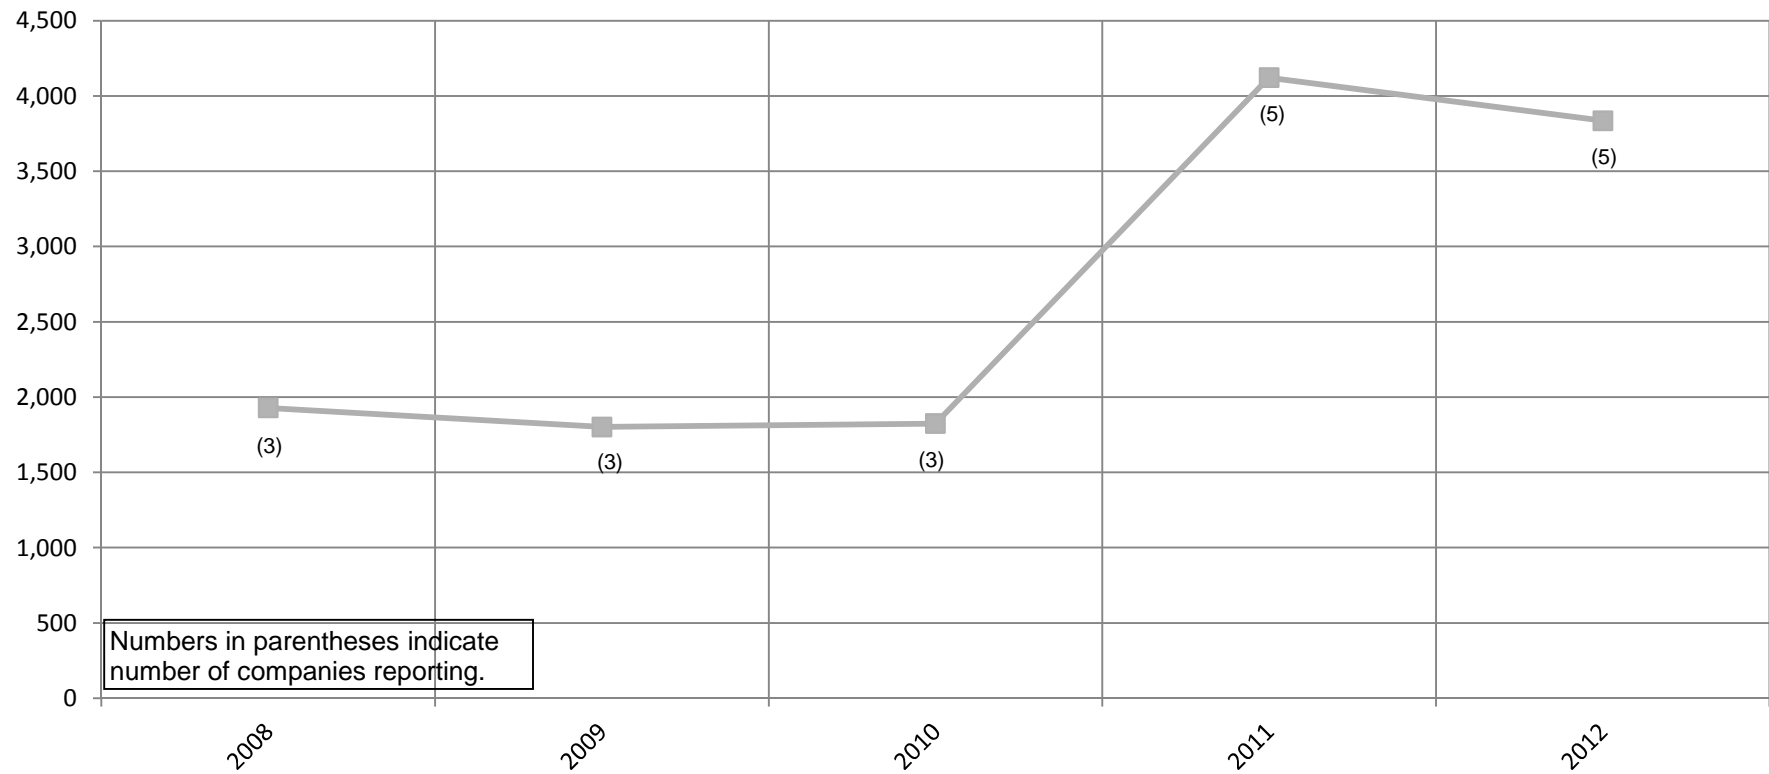

2012 = 4,326

**Religious Dramas
Average Nightly Attendance
2008-2012
(Theatres With Paid Admission)
Chart 2A**

Numbers in parentheses indicate number of companies reporting.

**Institute of Outdoor Drama, East Carolina University
201 Erwin Building, Greenville, NC 27858-4353
Phone: (252) 328-1328 Fax: (252) 328-0968
Email: outdoor@ecu.edu - <http://www.outdoordrama.org>**

2012 = 3,835

**Religious Dramas
Average Nightly Attendance
2008-2012
(Theatres With Free Admission)
Chart 2B**

Numbers in parentheses indicate number of companies reporting.

Note: Each theatre's average attendance was calculated and then added together.