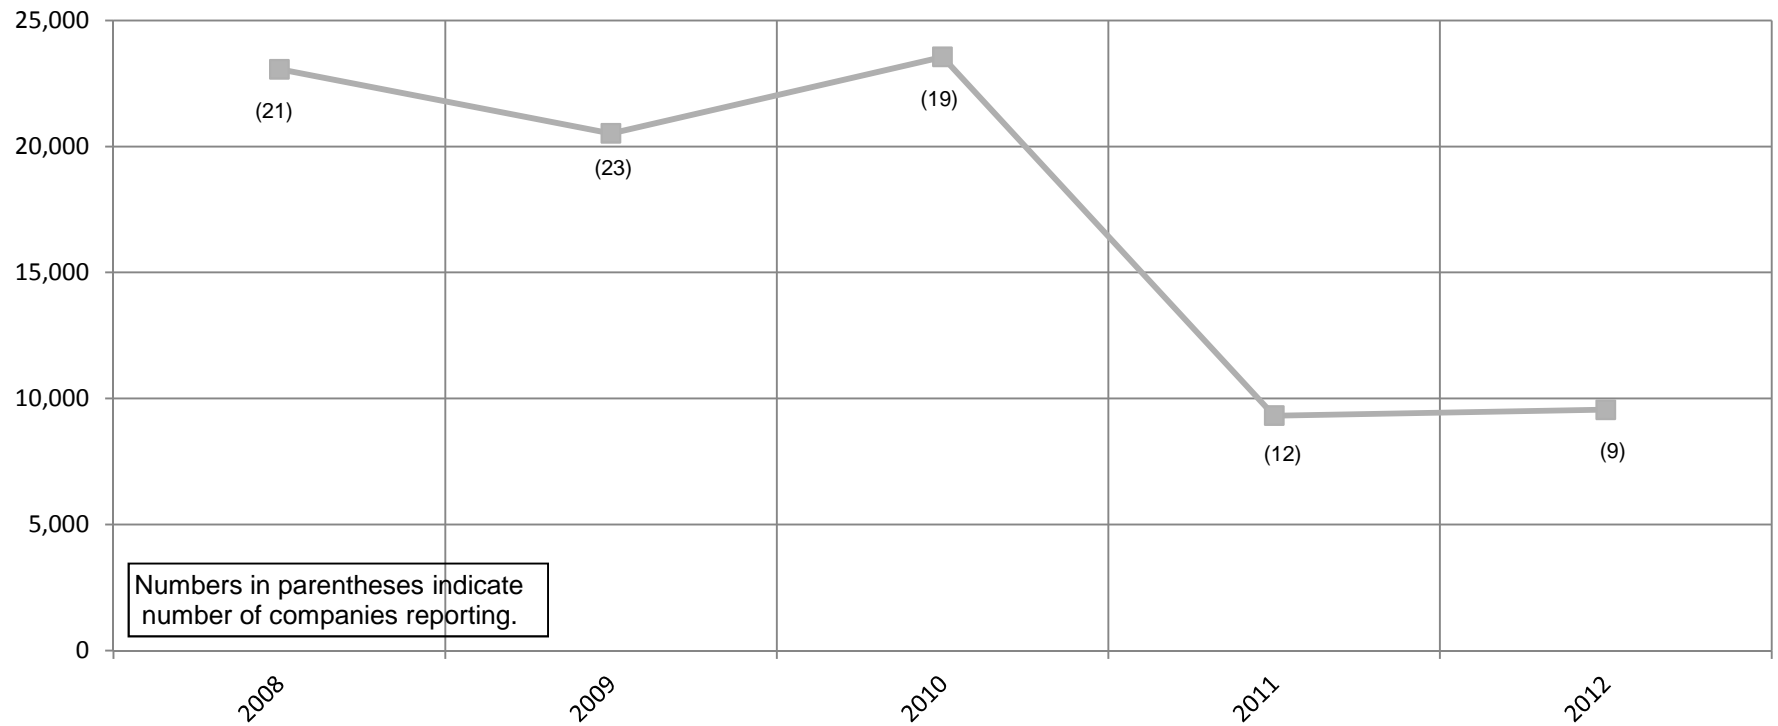

**Shakespeare Festivals
Average Nightly Attendance
2008-2012
(Theatres With Free Admission)
Chart 2B**

Numbers in parentheses indicate number of companies reporting.

Institute of Outdoor Drama, East Carolina University
201 Erwin Building Greenville, NC 27858-4353
Phone: (252) 328-5363 Fax: (252) 328-0968
Email: outdoor@ecu.edu - <http://www.outdoordrama.org>

2012= 9,553