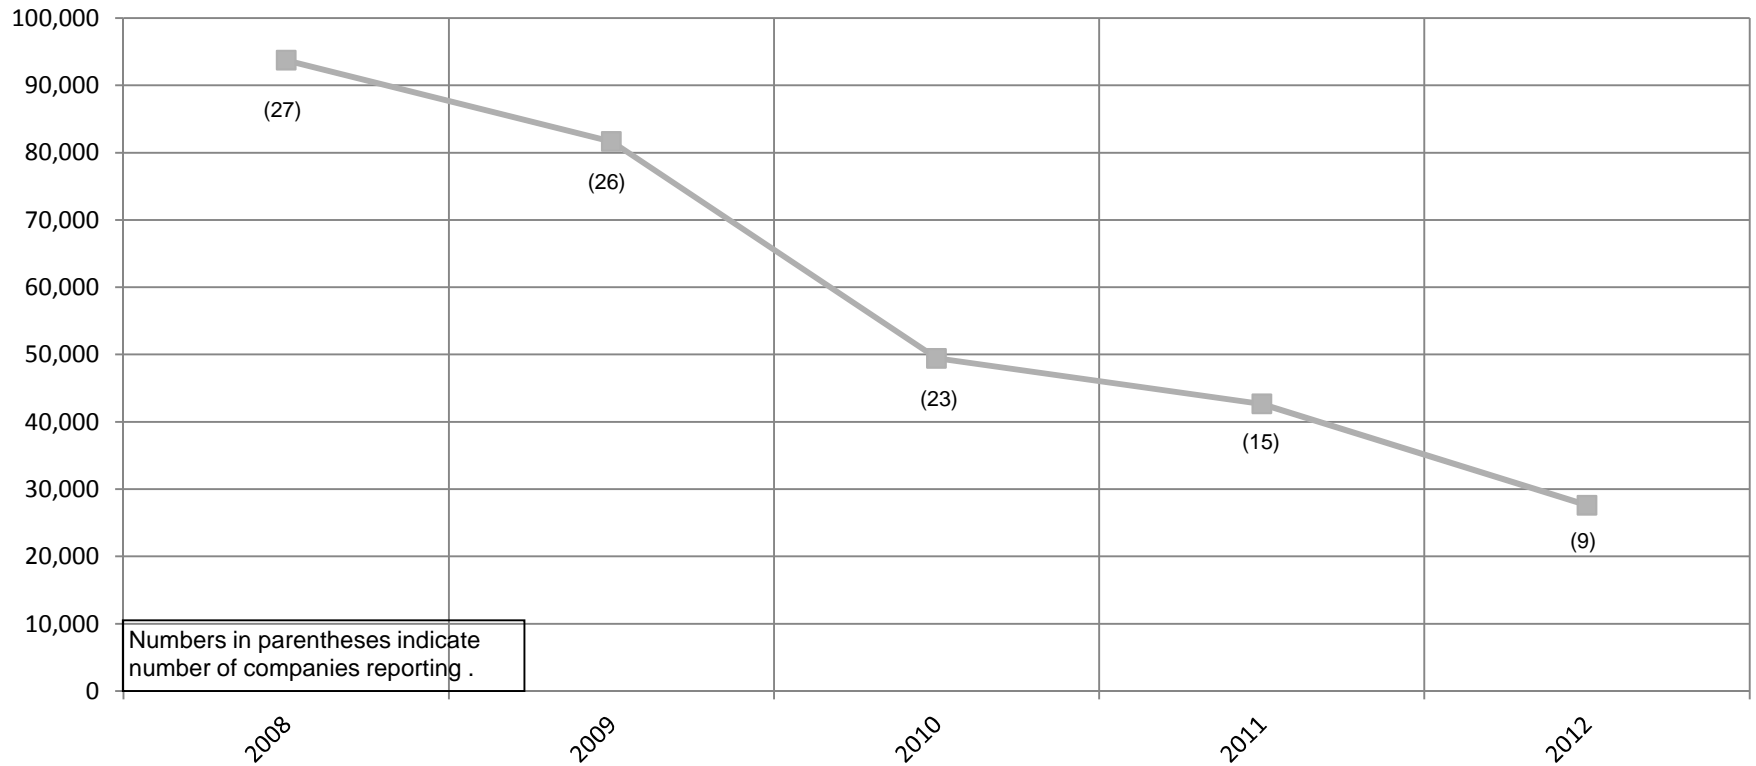

**Shakespeare Festivals
Complimentary Tickets
2008-2012**
(Theatres With Paid Admission)
Chart 1

Numbers in parentheses indicate number of companies reporting .

Institute of Outdoor Drama, East Carolina University
201 Erwin Building Greenville, NC 27858-4353
Phone: (252) 328-5363 Fax: (252) 328-0968
Email: outdoor@ecu.edu - <http://www.outdoordrama.org>

2012 = 27,613