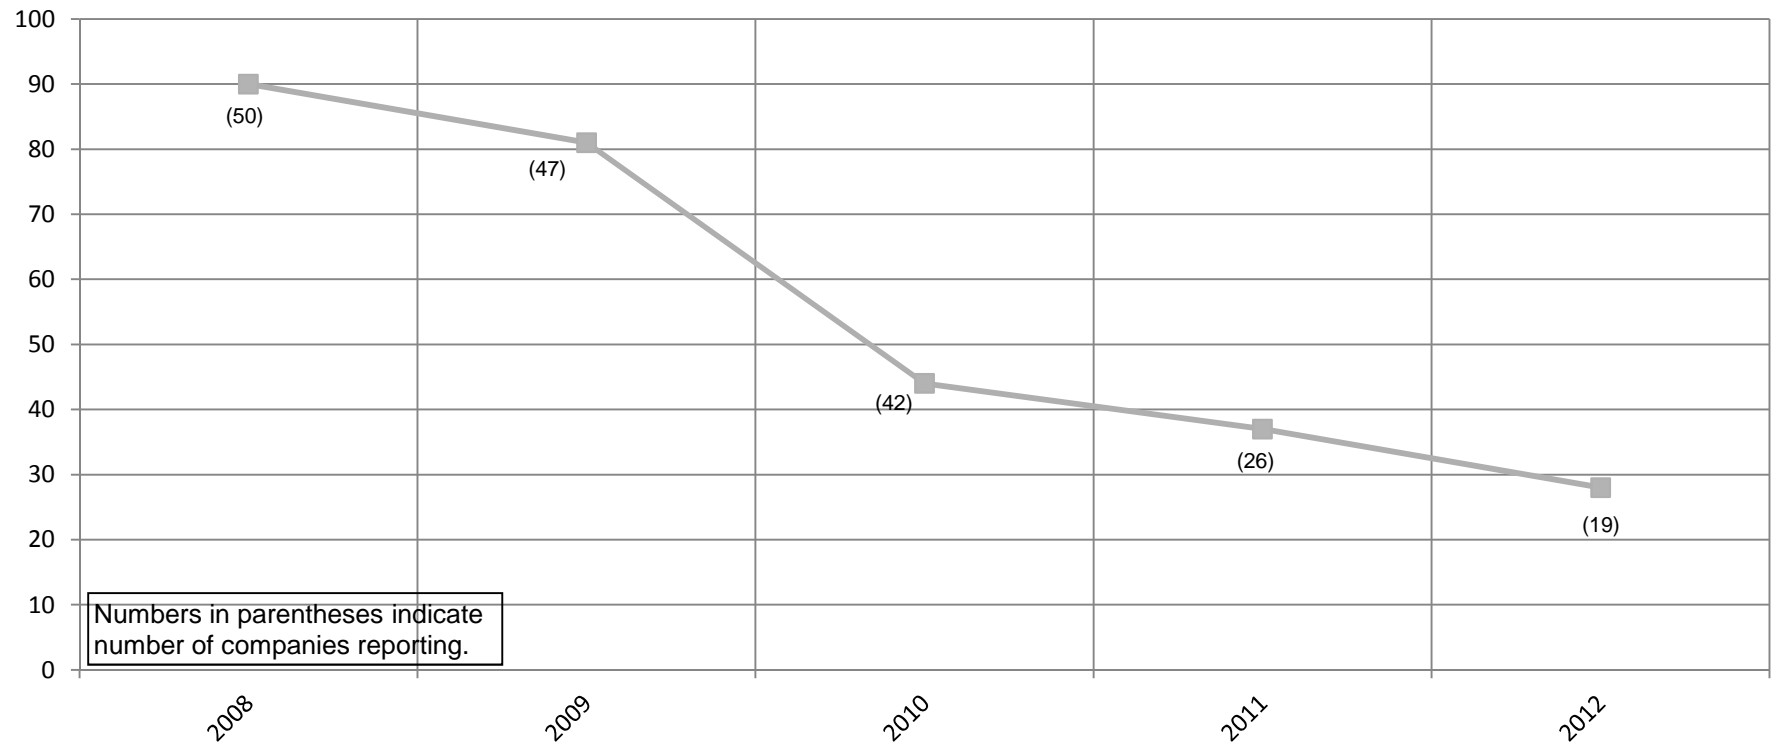

**Shakespeare Festivals
Cancellations
2008-2012**
(Theatres With Paid and Free Admission)
Chart 4

Numbers in parentheses indicate number of companies reporting.

Institute of Outdoor Drama, East Carolina University
201 Erwin Building Greenville, NC 27858-4353
Phone: (252) 328-5363 Fax: (252) 328-0968
Email: outdoor@ecu.edu - <http://www.outdoordrama.org>

2012 = 28