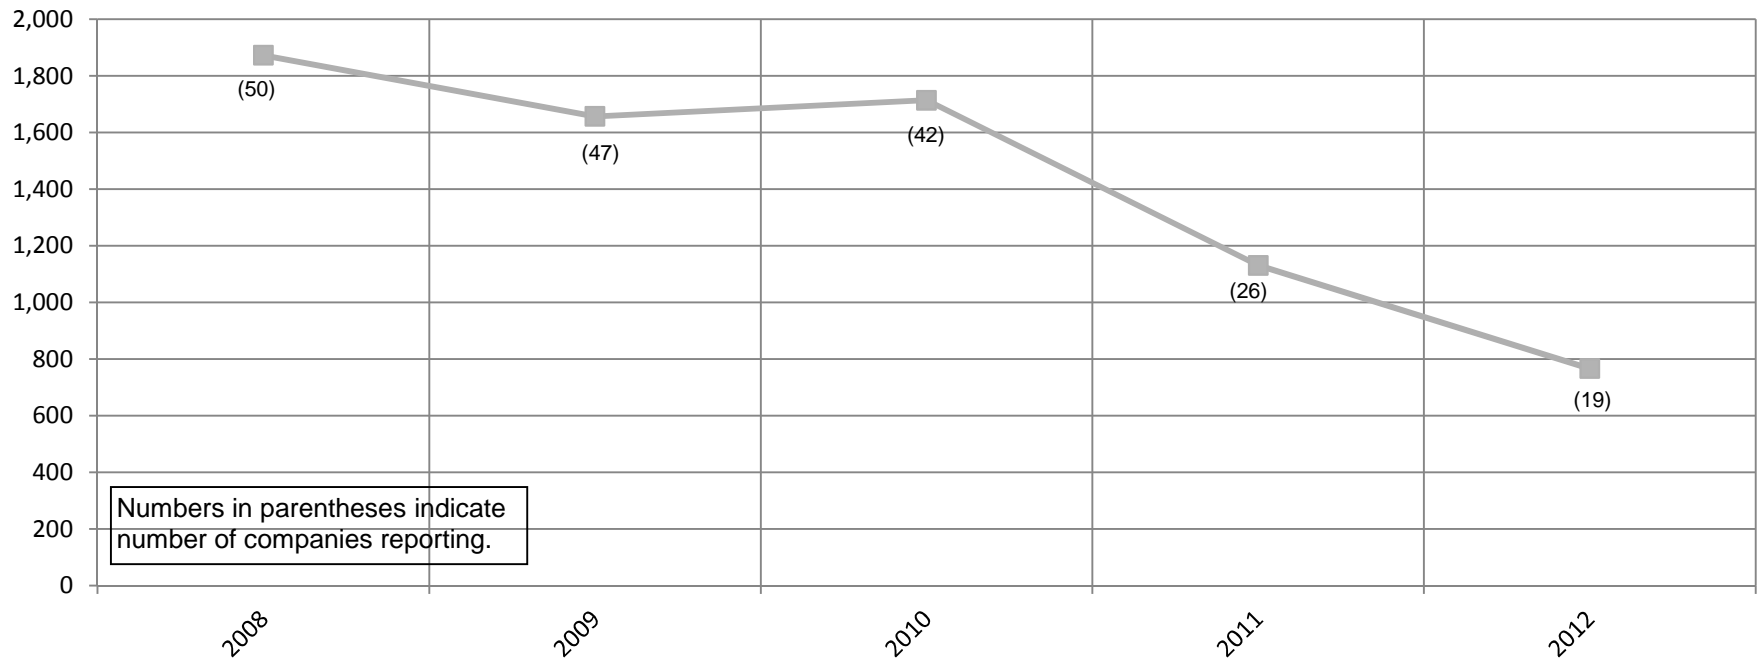

**Shakespeare Festivals
Completed Performances
2008-2012**
(Theatres With Paid and Free Admission)
Chart 3

Institute of Outdoor Drama, East Carolina University
201 Erwin Building Greenville, NC 27858-4353
Phone: (252) 328-5363 Fax: (252) 328-0968
Email: outdoor@ecu.edu - <http://www.outdoordrama.org>

2012 = 766