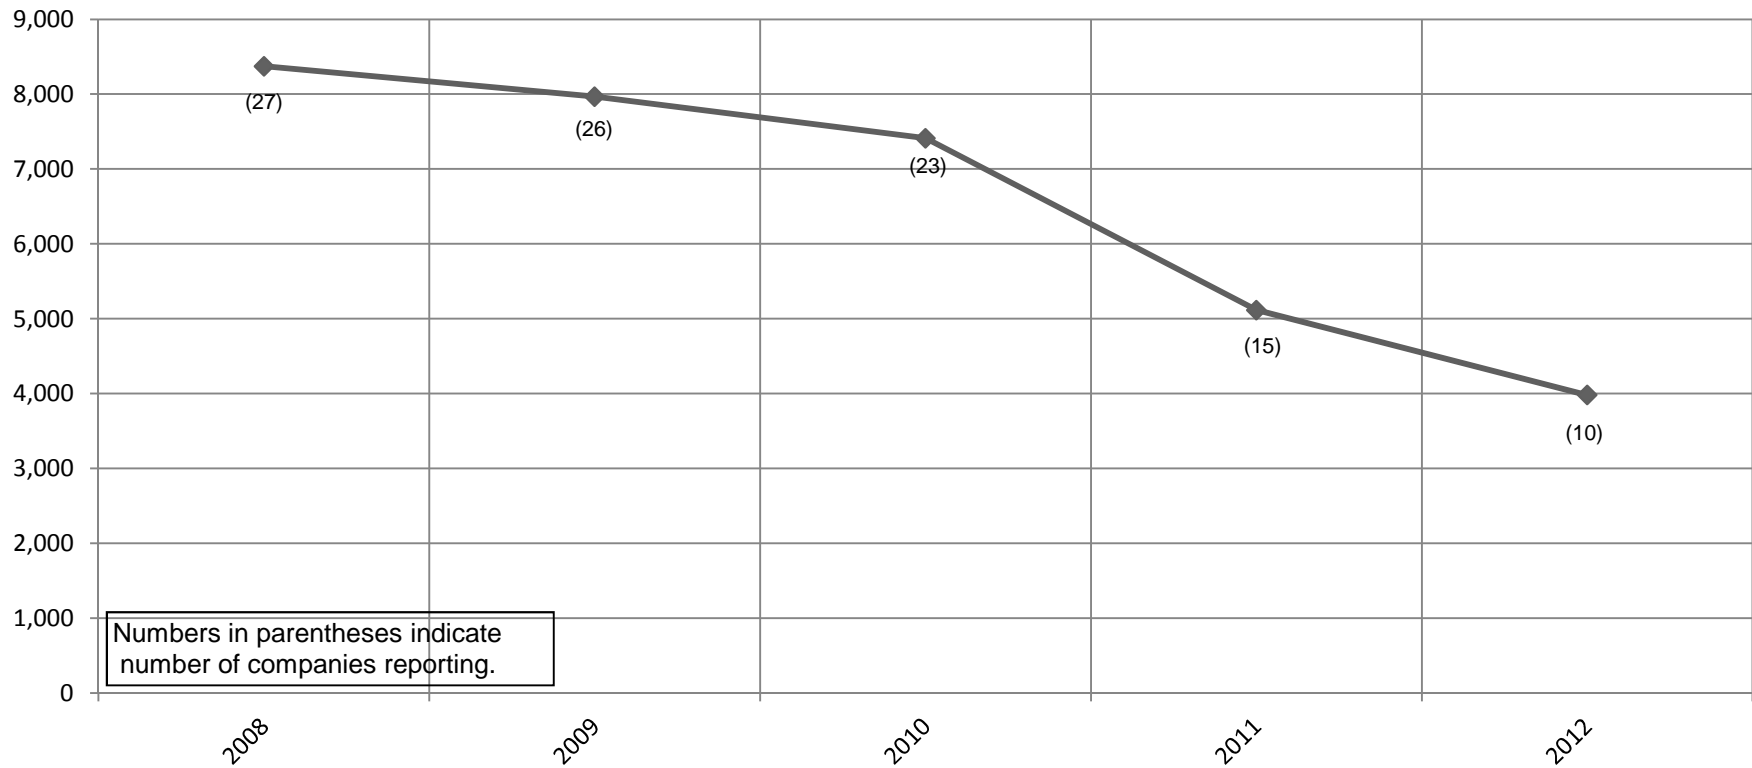

Final Report - 2012  
 Outdoor Drama Attendance  
**Shakespeare Festivals**  
 December 7, 2012

	Drama	Type	Paying Attendees	Comps	Total Attendance	Scheduled Performances	Completed Performances	Cancellations	(Total) Average Nightly Paying Attendees	(Total) Average Nightly Free Theatre Attendance	2011 Comparisons Total Attendance
1	American Players Theatre Spring Green, WI	S	80,417	3,850	84,267	95	92	3	874		93,073
2	Charlotte Shakespeare Festival Charlotte, NC	S	0	3,680	3,680	14	14	0		263	NA
3	Colorado Shakespeare Festival Boulder, CO	S	15,496	2,084	17,580	30	26	4	596		20,719
4	Commonwealth Shakespeare Company Boston, MA	S	0	62,000	62,000	18	13.5	4.5		4,592	92,000
5	Door Shakespeare Baileys Harbor, WI	S	2,398	210	2,608	36	33	3	73		4,186
6	Emily Ann Theatre & Gardens Wimberley, TX	S	3,400	181	3,581	35	35	0	97		2,845
7	Harrisburg Shakespeare Festival Harrisburg, PA	S	0	2,826	2,826	10	8	2		353	2,826
8	Idaho Shakespeare Festival Boise, ID	S	52,622	5,790	58,412	92	92	0	572		56,624
9	Illinois Shakespeare Festival Normal, IL	S	9,582	0	9,582	36	35	1	274		12,040
10	Kentucky Shakespeare Festival Louisville, KY	S	0	9,081	9,081	18	15	3		605	15,066
11	Montford Park Players Asheville, NC	S	711	8,147	8,858	55	54	1	71	185	6,340
12	Nebraska Shakespeare Festival Omaha, NE	S	0	18,000	18,000	12	12	0		1,500	20,000
13	Oklahoma Shakespeare in the Park Edmond, OK	S	3,924	338	4,562	31	29	2	135		4,057
14	Oregon Shakespeare Festival Ashland, OR	S	91,909	10,940	102,849	114	114	0	806		112,629
15	Seattle Shakespeare/Wooden O Seattle, WA	S	0	10,400	10,400	40	40	0		260	11,640

**2012 = 27,613**

**Shakespeare Festivals  
Average Nightly Paid Attendance  
2008-2012  
(Theatres with Paid Admission)  
Chart 2A**

Numbers in parentheses indicate number of companies reporting.

**Institute of Outdoor Drama, East Carolina University  
201 Erwin Building, Greenville, NC 27858-4353  
Phone: (252) 328-5363 Fax: (252) 328-0968  
Email: outdoor@ecu.edu - <http://www.outdoordrama.org>**