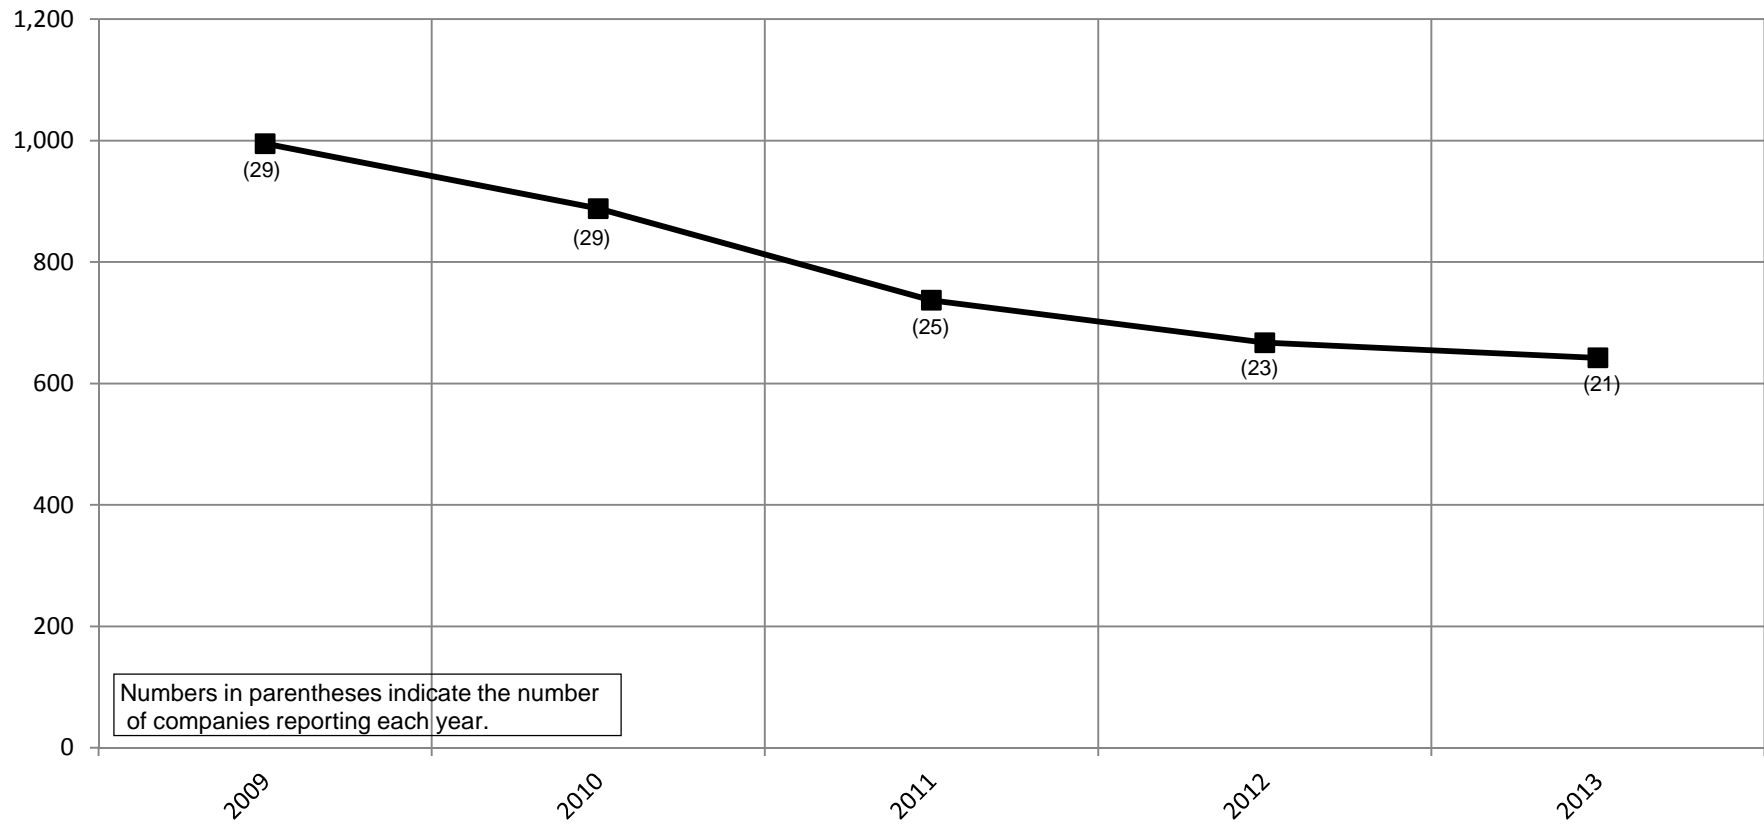

Historical Dramas Completed Performances 2009-2013 Chart 3

Institute of Outdoor Theatre, East Carolina University
201 Erwin Building, Greenville, NC 27858-4353
Phone: (252) 328-5363 Fax: (252) 328-0968
Email: outdoor@ecu.edu - <http://www.outdoor-theatre.org>

2013 = 642