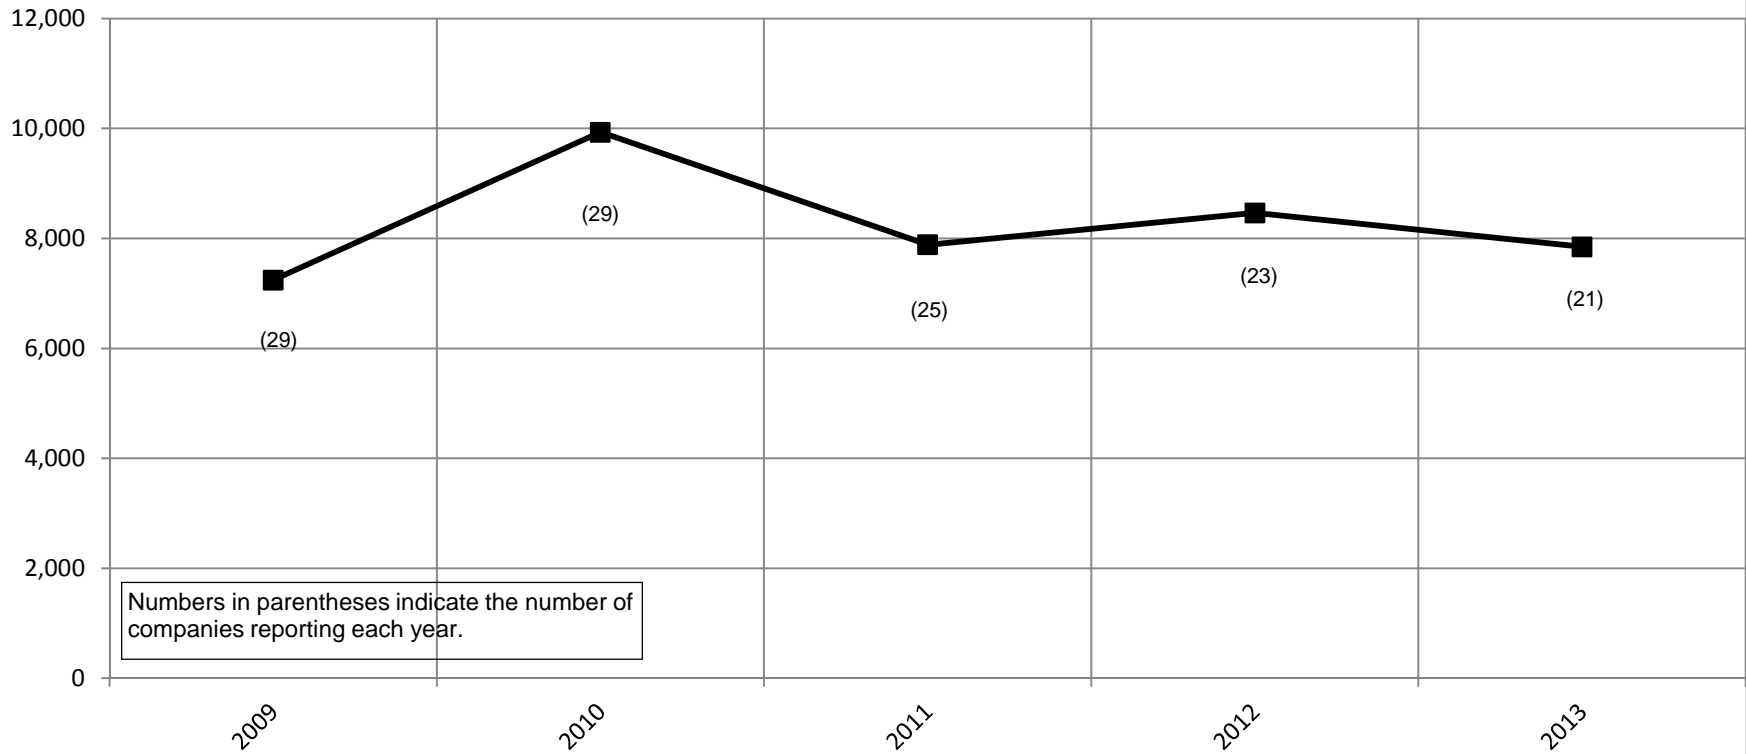

2013 = 27,696

Historical Dramas Total Average Nightly Paid Attendance 2009 - 2013 Chart 2

Numbers in parentheses indicate the number of companies reporting each year.

Institute of Outdoor Theatre, East Carolina University
201 Erwin Building, Greenville, NC 27858-4353
Phone: (252) 328-5363 Fax: (252) 328-0968
Email: outdoor@ecu.edu - <http://www.outdoor-theatre.org>