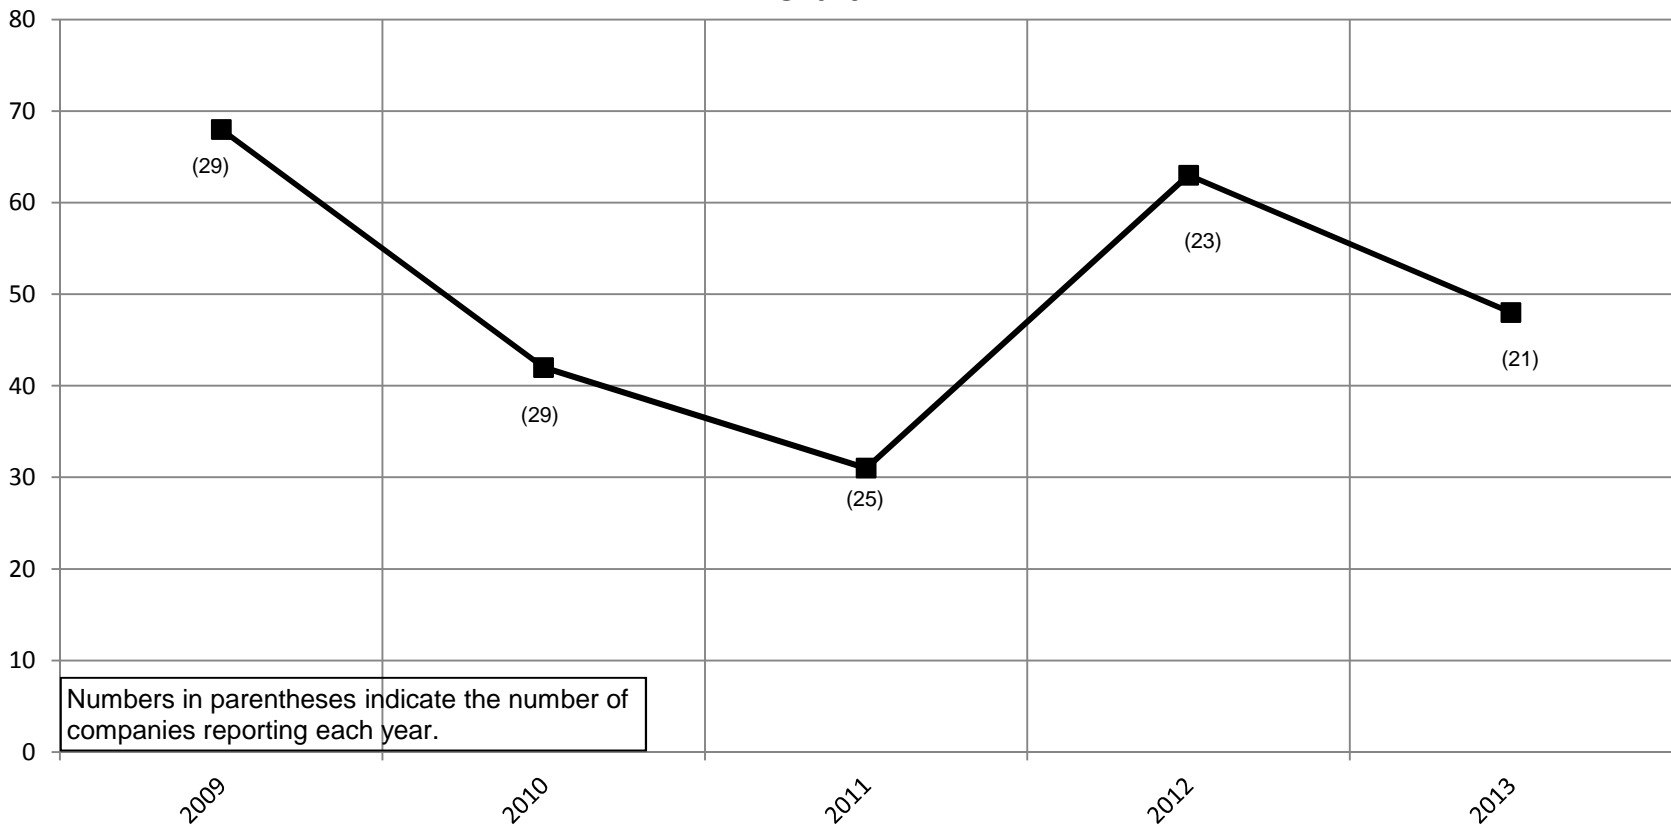

Historical Dramas Cancellations 2009 - 2013 Chart 4

Institute of Outdoor Theatre, East Carolina University
201 Erwin Building Greenville, NC 27858-4353
Phone: (252) 328-5363 Fax: (252) 328-0968
Email: outdoor@ecu.edu <http://www.outdoor-theatre.org/>

2013 = 48