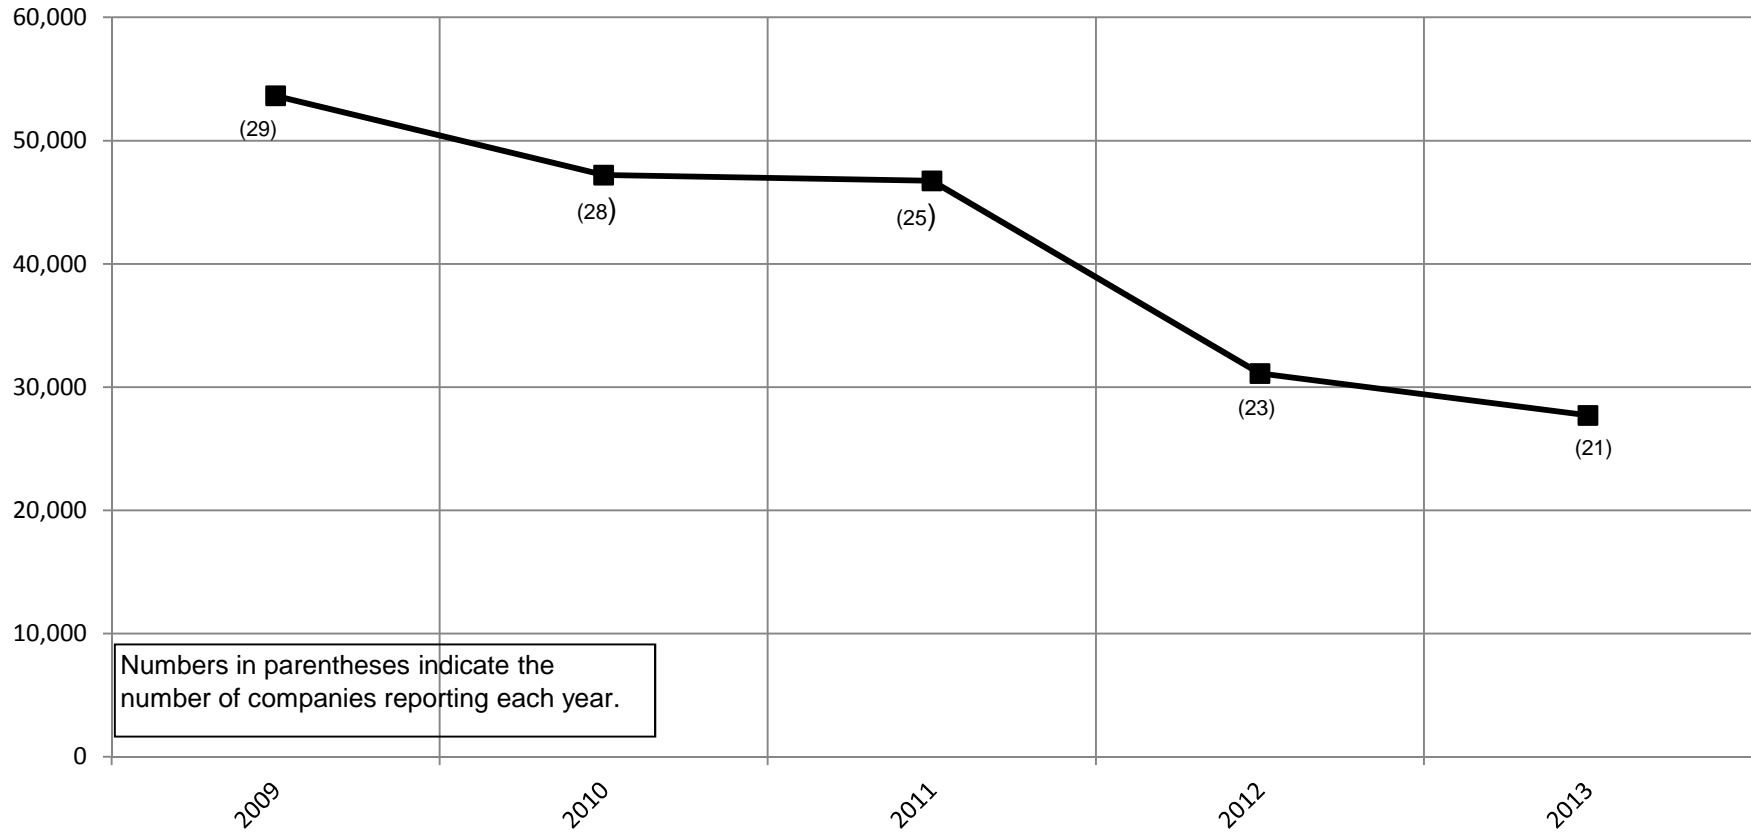

Historical Outdoor Dramas Complimentary Tickets 2009 - 2013 Chart 1

Numbers in parentheses indicate the number of companies reporting each year.

Institute of Outdoor Theatre, East Carolina University
201 Erwin Building, Greenville, NC 27858-4353
Phone: (252) 328-5363 Fax: (252) 328-0968
Email: outdoor@ecu.edu <http://www.outdoor-theatre.org>

2013 = 27,696