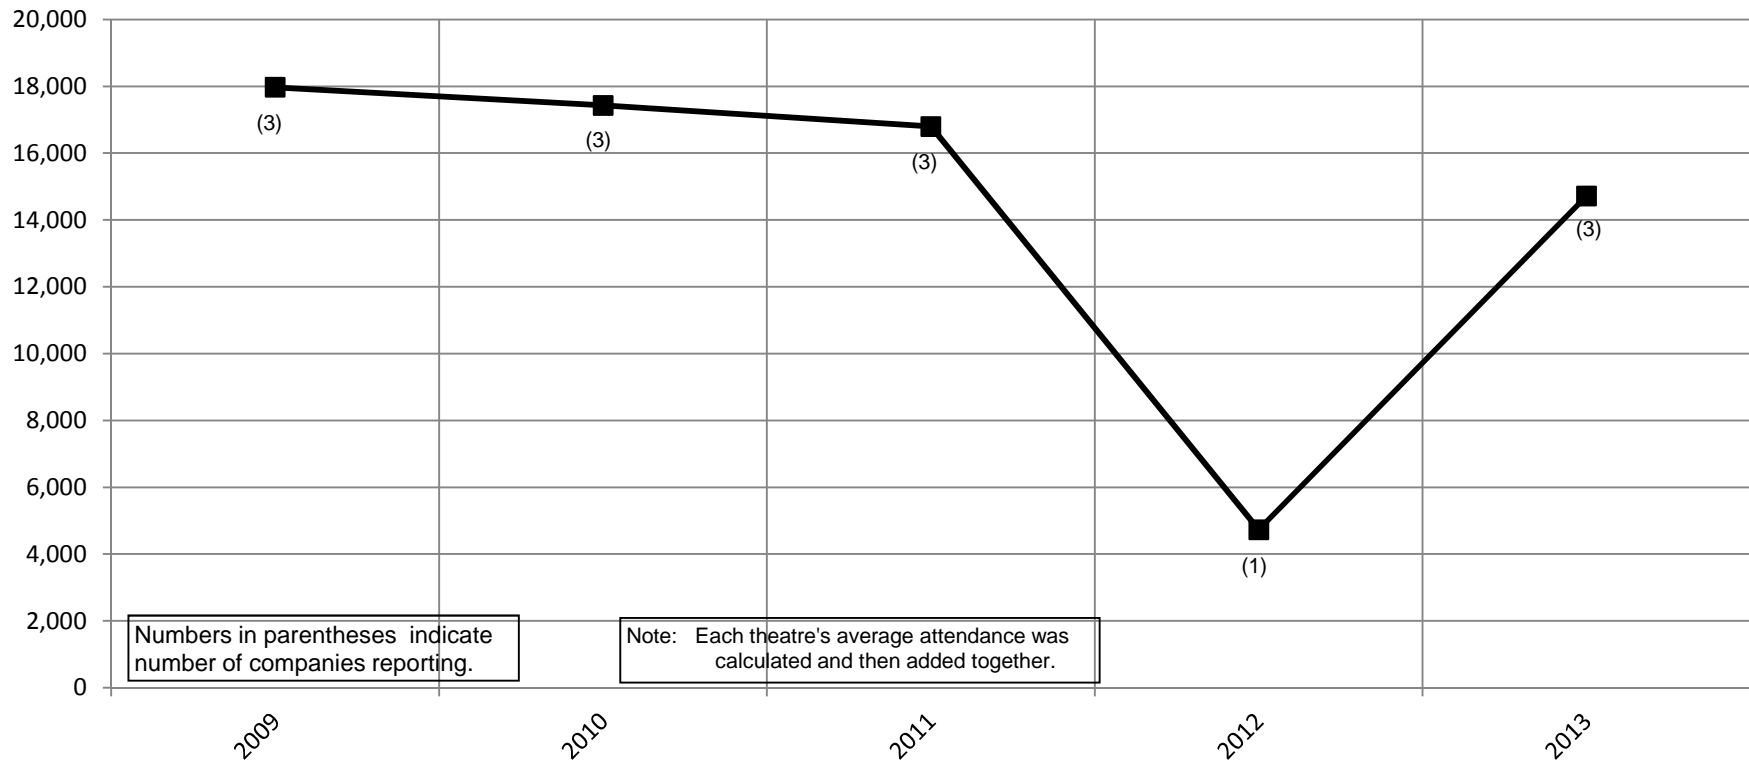

Religious Dramas Average Nightly Attendance 2009-2013 (Theatres With Free Admission) Chart 2B

Numbers in parentheses indicate number of companies reporting.

Note: Each theatre's average attendance was calculated and then added together.

Institute of Outdoor Theatre, East Carolina University
201 Erwin Building, Greenville, NC 27858-4353
Phone: (252) 328-1328 Fax: (252) 328-0968
Email: outdoor@ecu.edu - <http://www.outdoor-theatre.org>

2013= 14,716