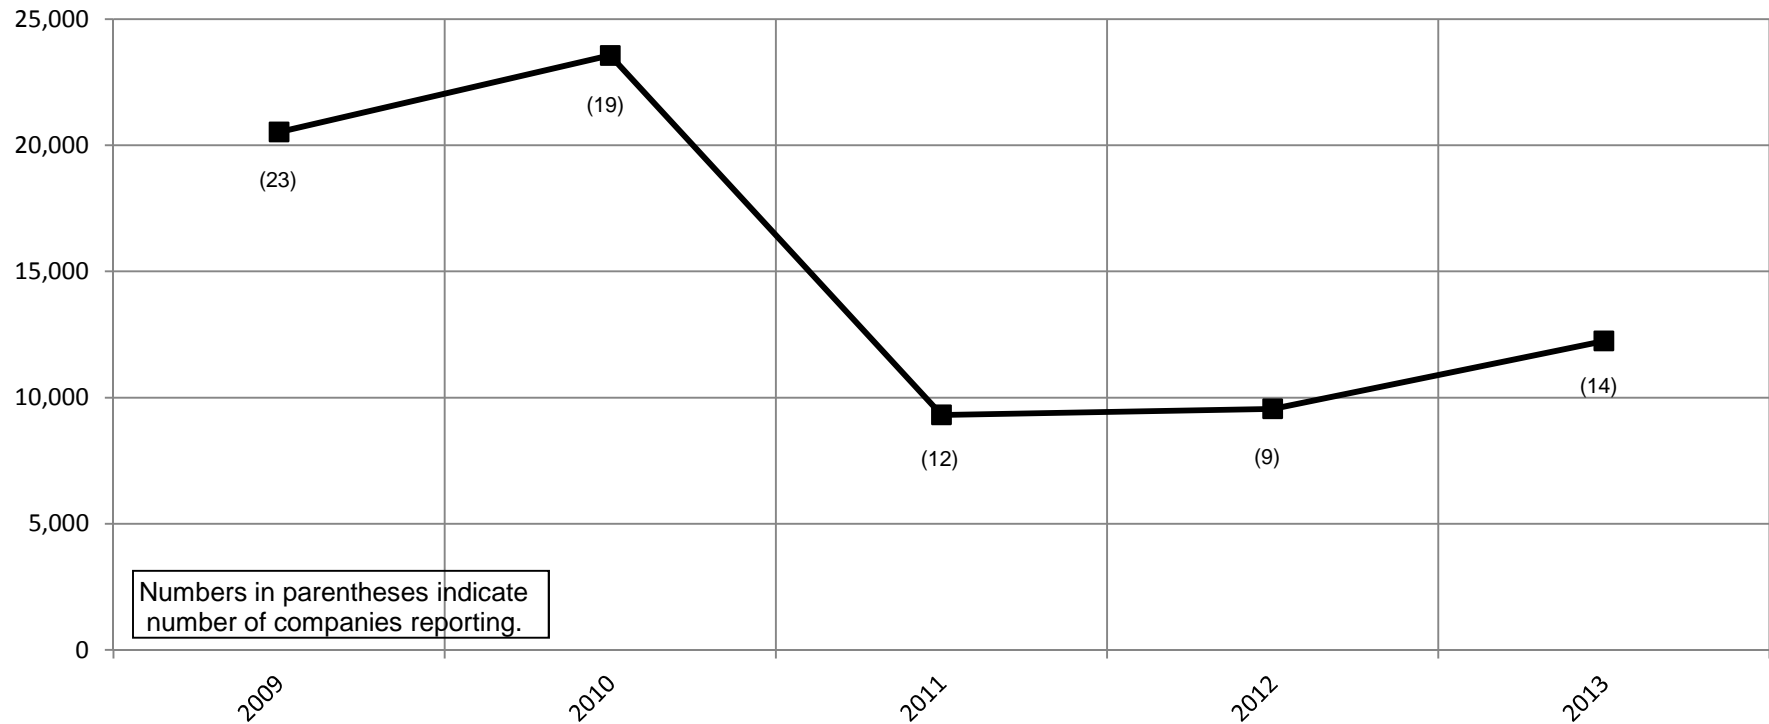

Shakespeare Festivals Average Nightly Attendance 2009-2013 (Theatres With Free Admission) Chart 2B

Numbers in parentheses indicate number of companies reporting.

Institute of Outdoor Theatre, East Carolina University
201 Erwin Building Greenville, NC 27858-4353
Phone: (252) 328-5363 Fax: (252) 328-0968
Email: outdoor@ecu.edu - <http://www.outdoor-theatre.org>

2013= 12,244