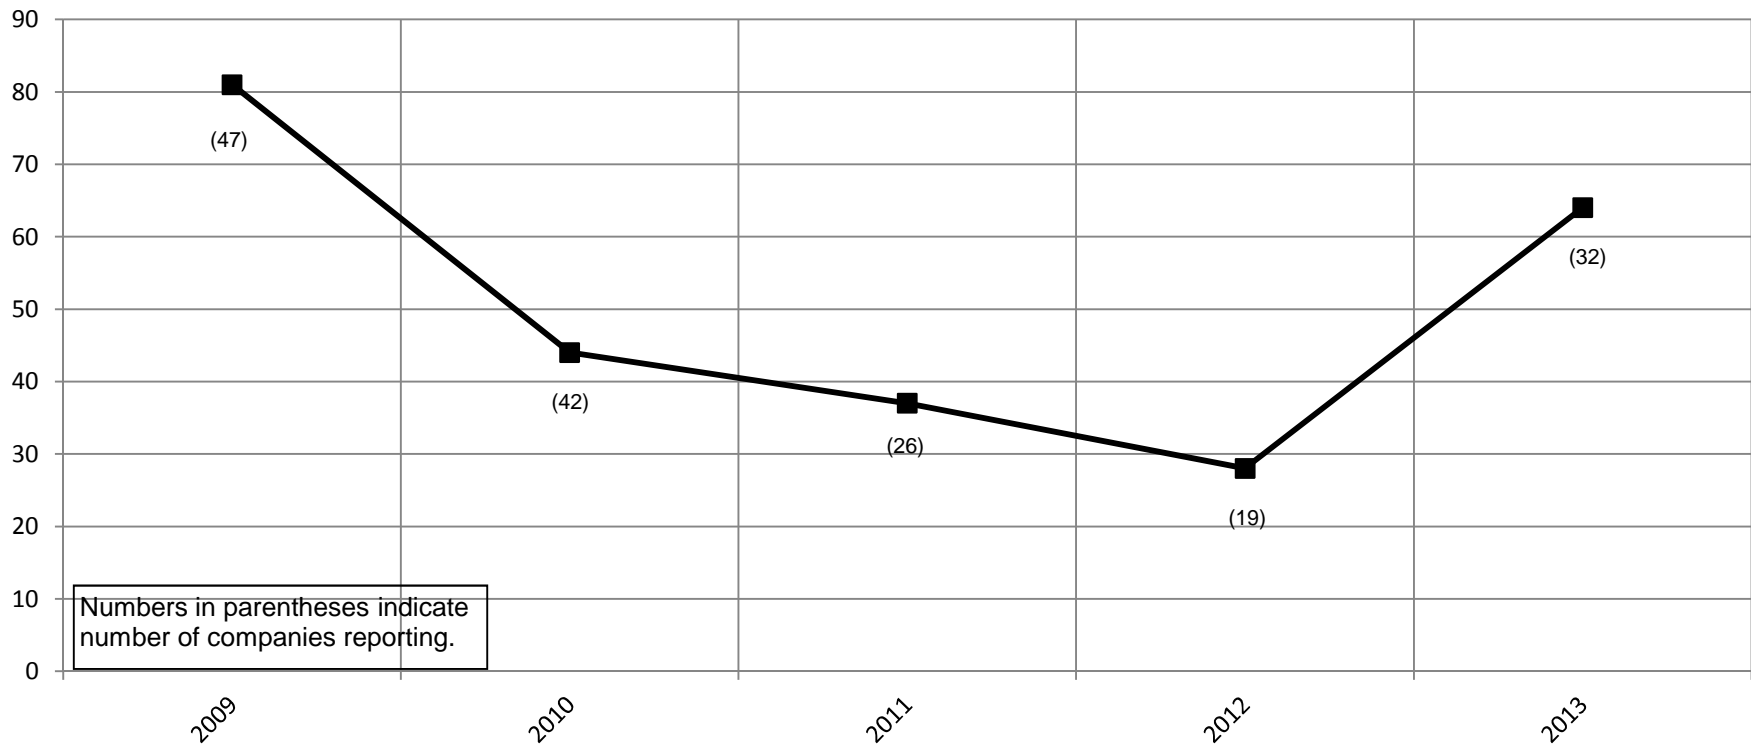

Shakespeare Festivals Cancellations 2009-2013 (Theatres With Paid and Free Admission) Chart 4

Numbers in parentheses indicate number of companies reporting.

Institute of Outdoor Theatre, East Carolina University
201 Erwin Building Greenville, NC 27858-4353
Phone: (252) 328-5363 Fax: (252) 328-0968
Email: outdoor@ecu.edu - <http://www.outdoor-theatre.org>

2013 = 64