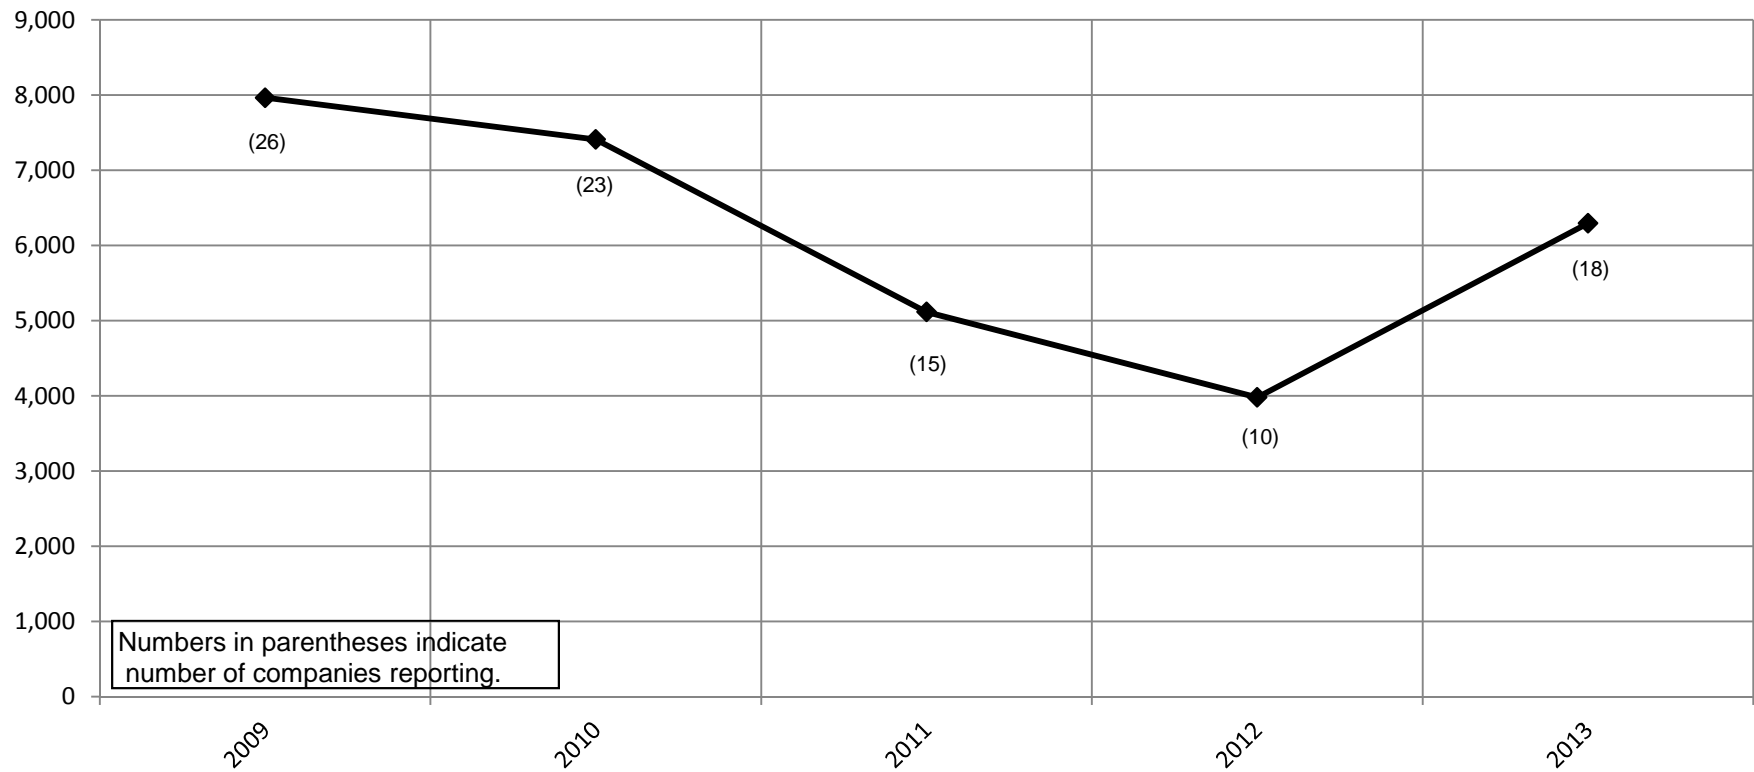

Shakespeare Festivals Average Nightly Paid Attendance 2009-2013 (Theatres with Paid Admission) Chart 2A

Numbers in parentheses indicate number of companies reporting.

Institute of Outdoor Theatre, East Carolina University
201 Erwin Building, Greenville, NC 27858-4353
Phone: (252) 328-1328 Fax: (252) 328-0968
Email: outdoor@ecu.edu - <http://www.outdoor-theatre.org>

2013= 6,296