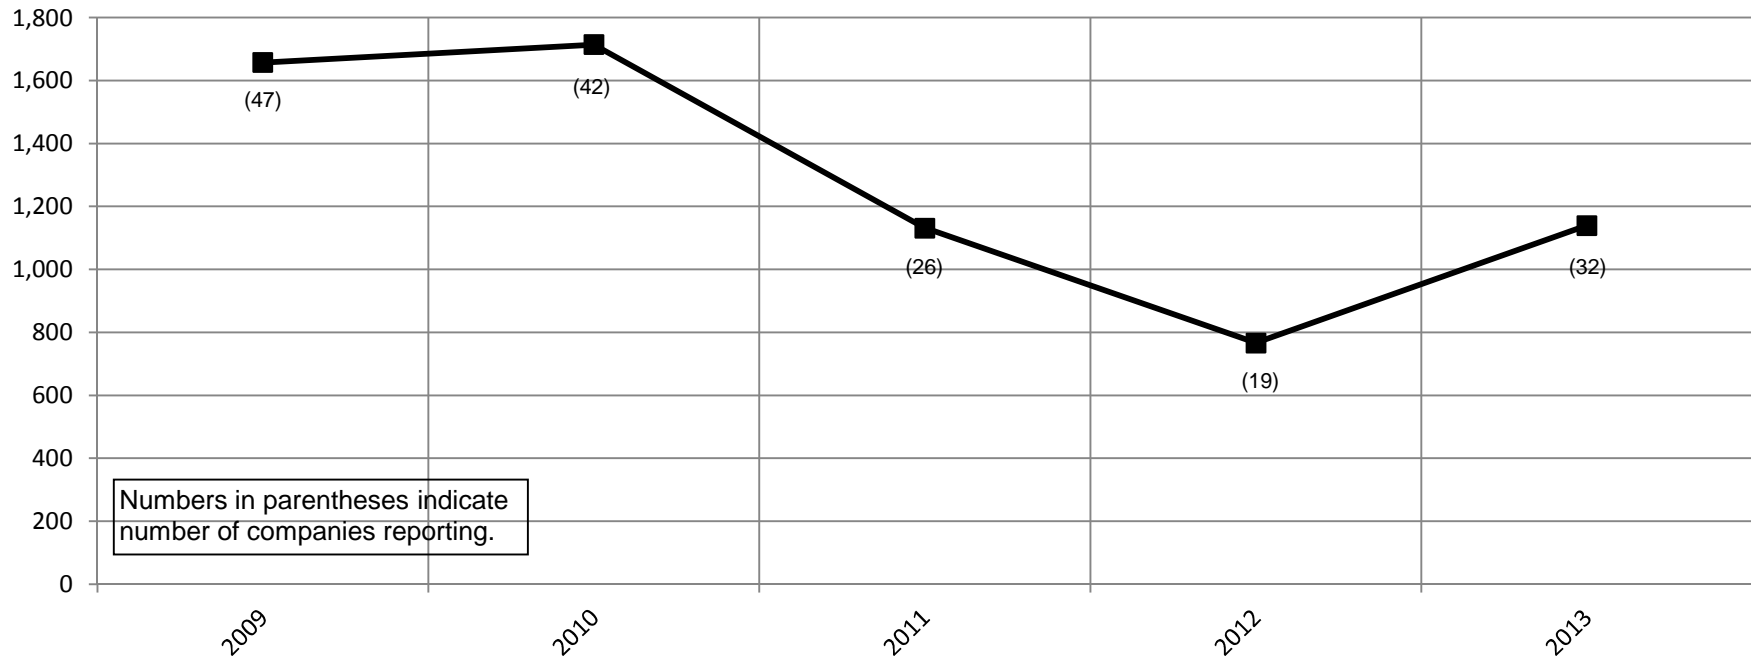

Shakespeare Festivals Completed Performances 2009-2013

(Theatres With Paid and Free Admission)
Chart 3

Institute of Outdoor Theatre, East Carolina University
201 Erwin Building Greenville, NC 27858-4353
Phone: (252) 328-5363 Fax: (252) 328-0968
Email: outdoor@ecu.edu - <http://www.outdoor-theatre.org>

2013 = 1,139