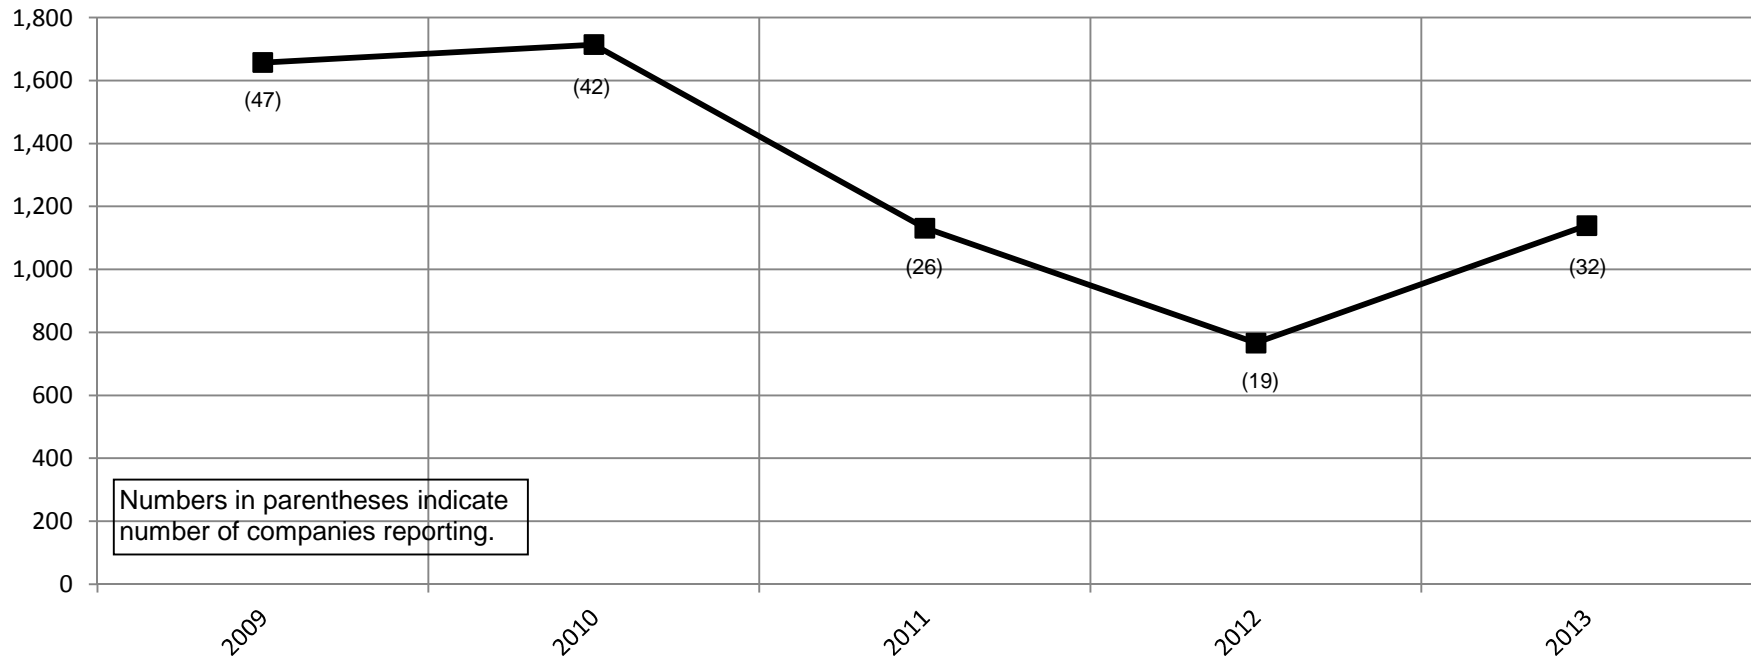

Shakespeare Festivals Completed Performances 2009-2013

(Theatres With Paid and Free Admission)
Chart 3

Institute of Outdoor Theatre, East Carolina University
201 Erwin Building Greenville, NC 27858-4353
Phone: (252) 328-5363 Fax: (252) 328-0968
Email: outdoor@ecu.edu - <http://www.outdoor-theatre.org>

2013 = 1,139