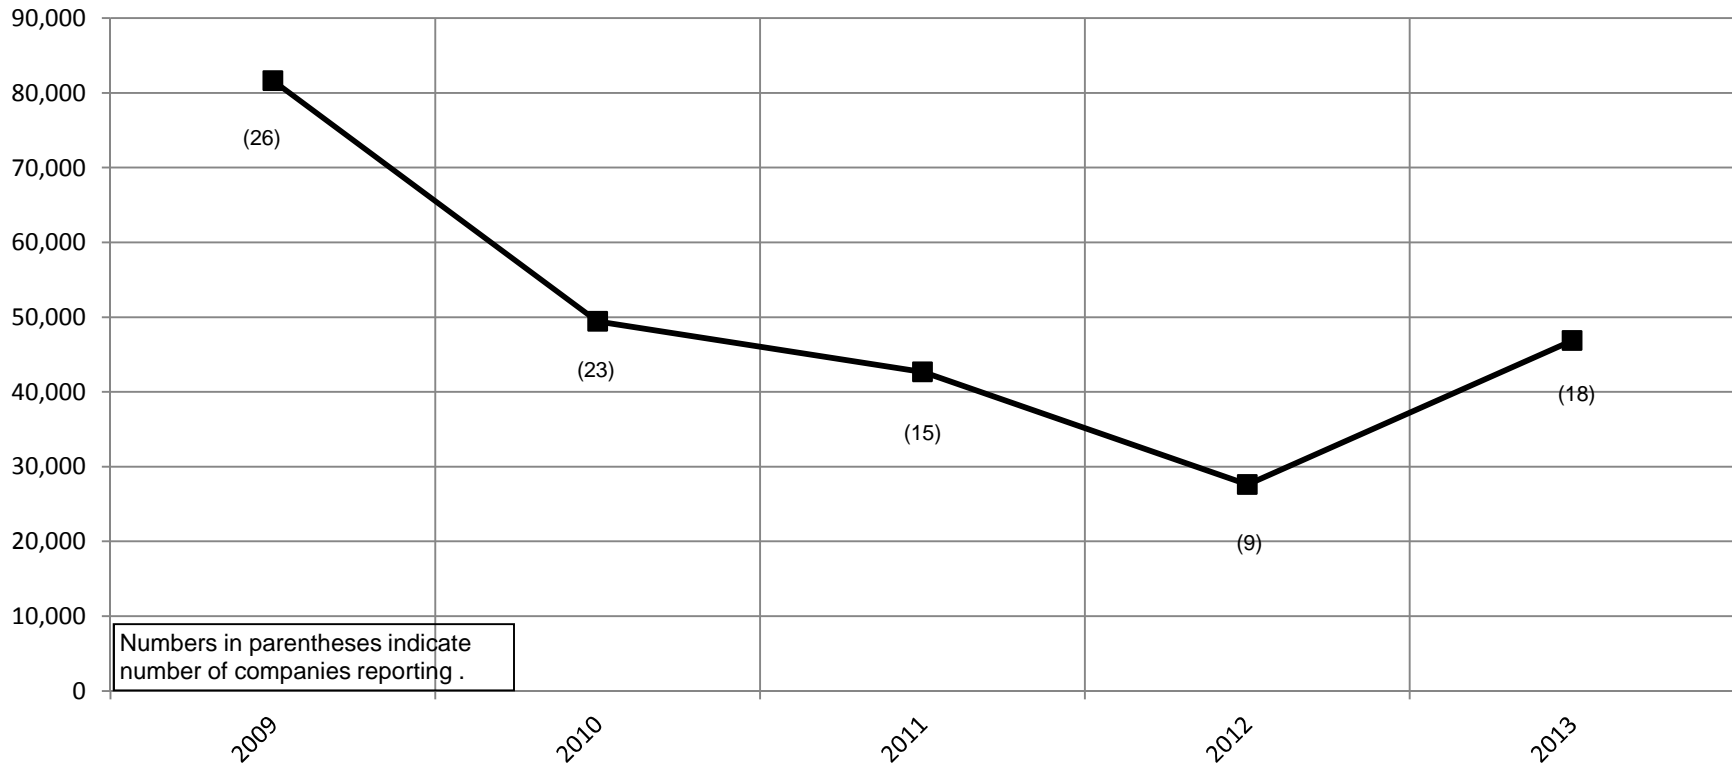

Shakespeare Festivals Complimentary Tickets 2009-2013 (Theatres With Paid Admission) Chart 1

Numbers in parentheses indicate number of companies reporting .

Institute of Outdoor Theatre, East Carolina University
201 Erwin Building, Greenville, NC 27858-4353
Phone: (252) 328-1328 Fax: (252) 328-0968
Email: outdoor@ecu.edu - <http://www.outdoor-theatre.org>

2013 = 46,877