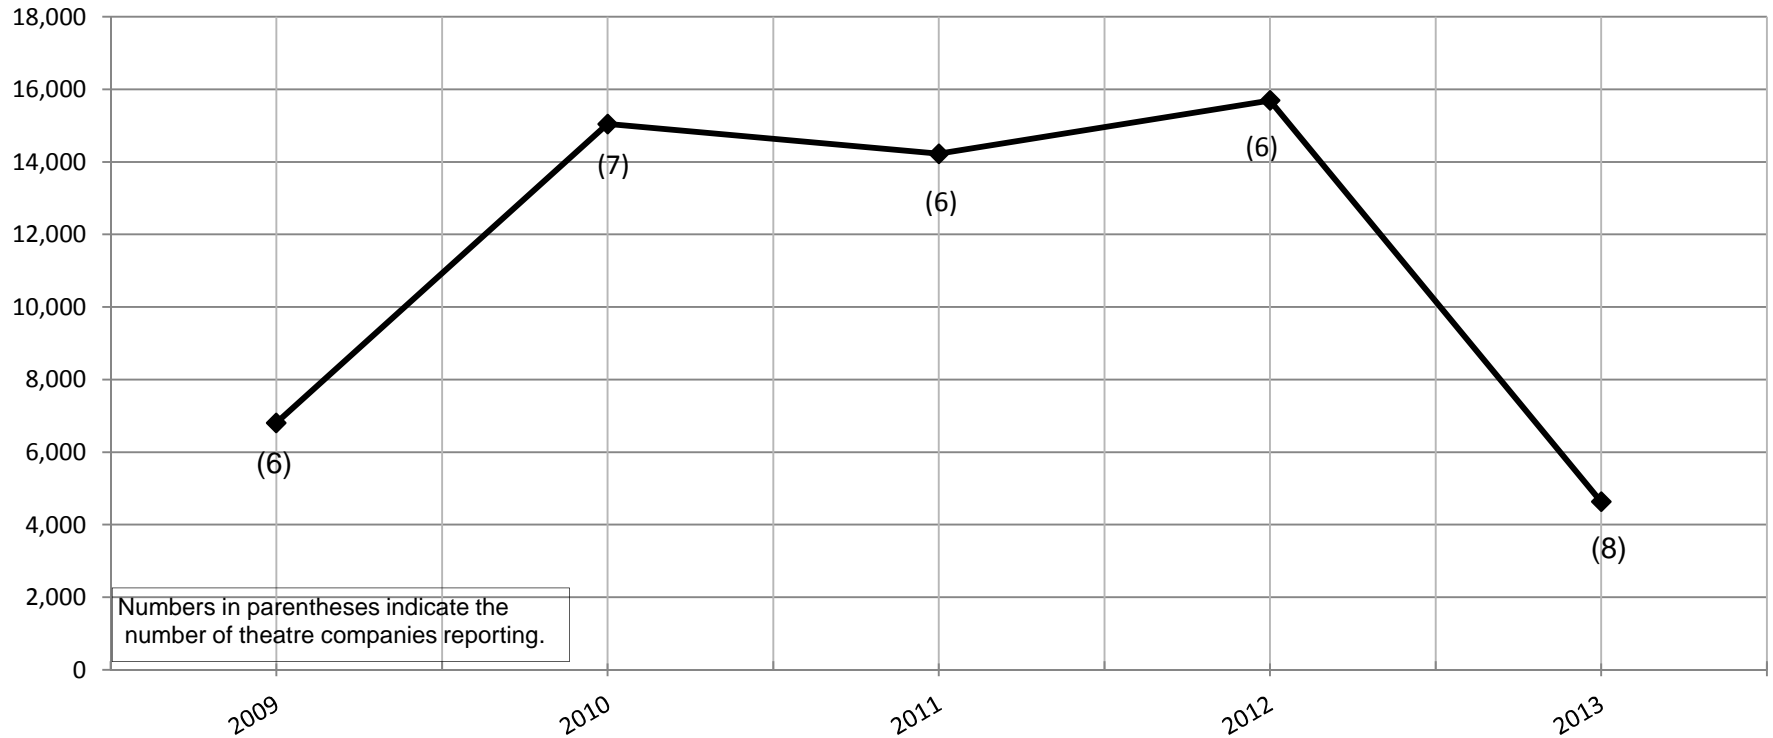

Variety (Musicals & Plays) Complimentary Tickets 2009 - 2013 Chart 1

Institute of Outdoor Theatre, East Carolina University
201 Erwin Building, Greenville, NC 27858-4353
Phone: (252) 328-5363 Fax: (252) 328-0968
Email: outdoor@ecu.edu Web: <http://www.outdoor-theatre.org>

2013 = 4,632