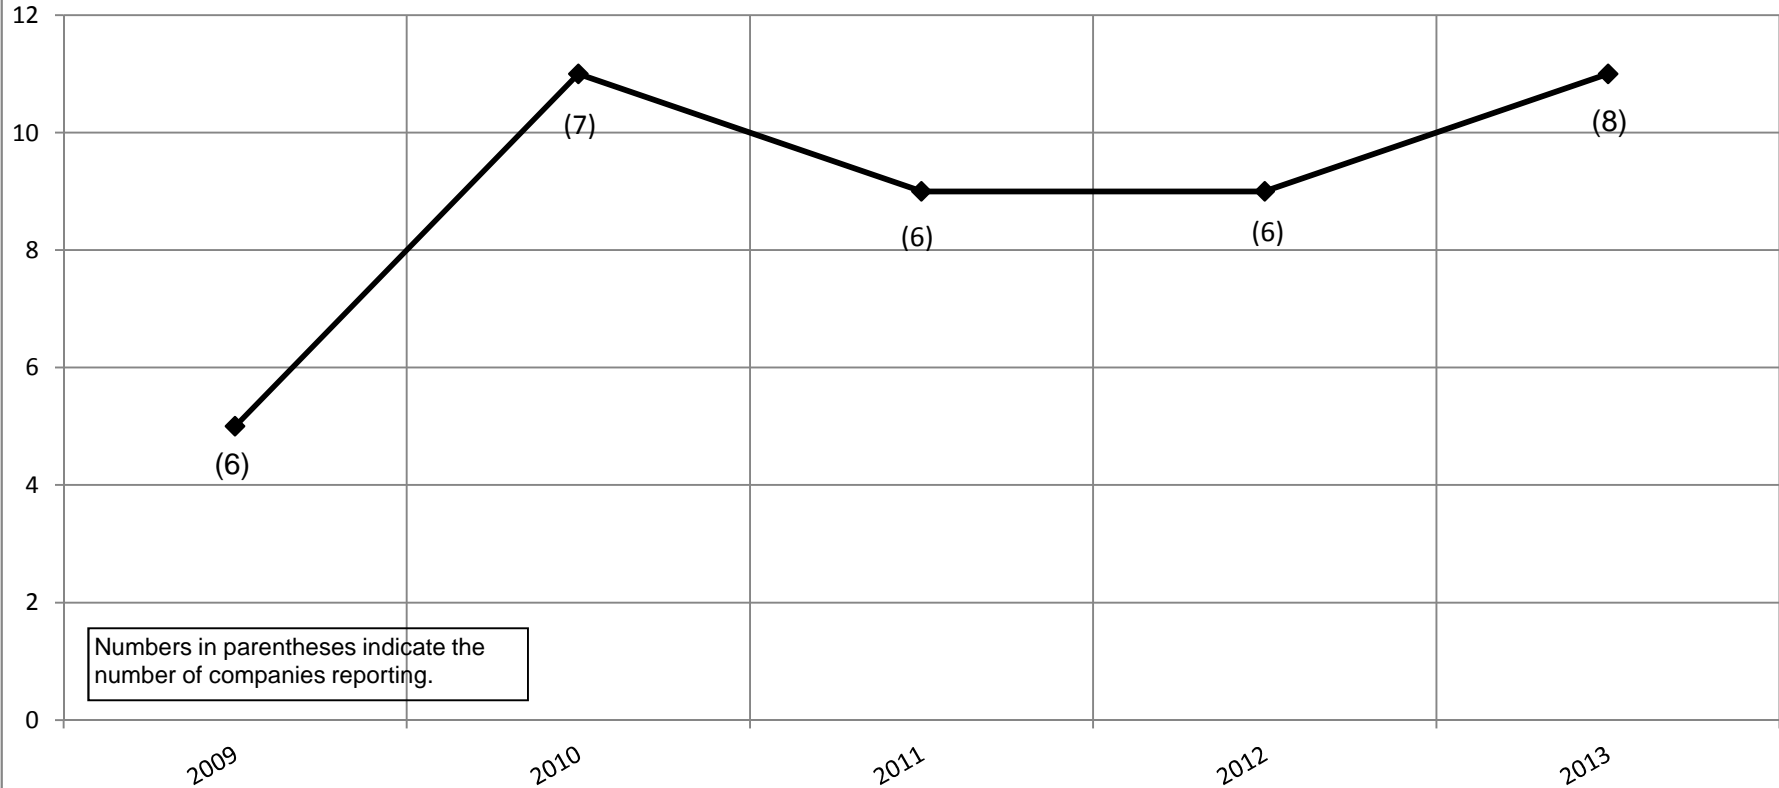

Variety (Musicals & Plays) Cancellations 2009 - 2013 Chart 4

Numbers in parentheses indicate the number of companies reporting.

Institute of Outdoor Theatre, East Carolina University
201 Erwin Building, Greenville, NC 27858-4353
Phone: (252) 328-5363 Fax: (252) 328-0968
Email: outdoor@ecu.edu Web: <http://www.outdoor-theatre.org>

2013 = 11