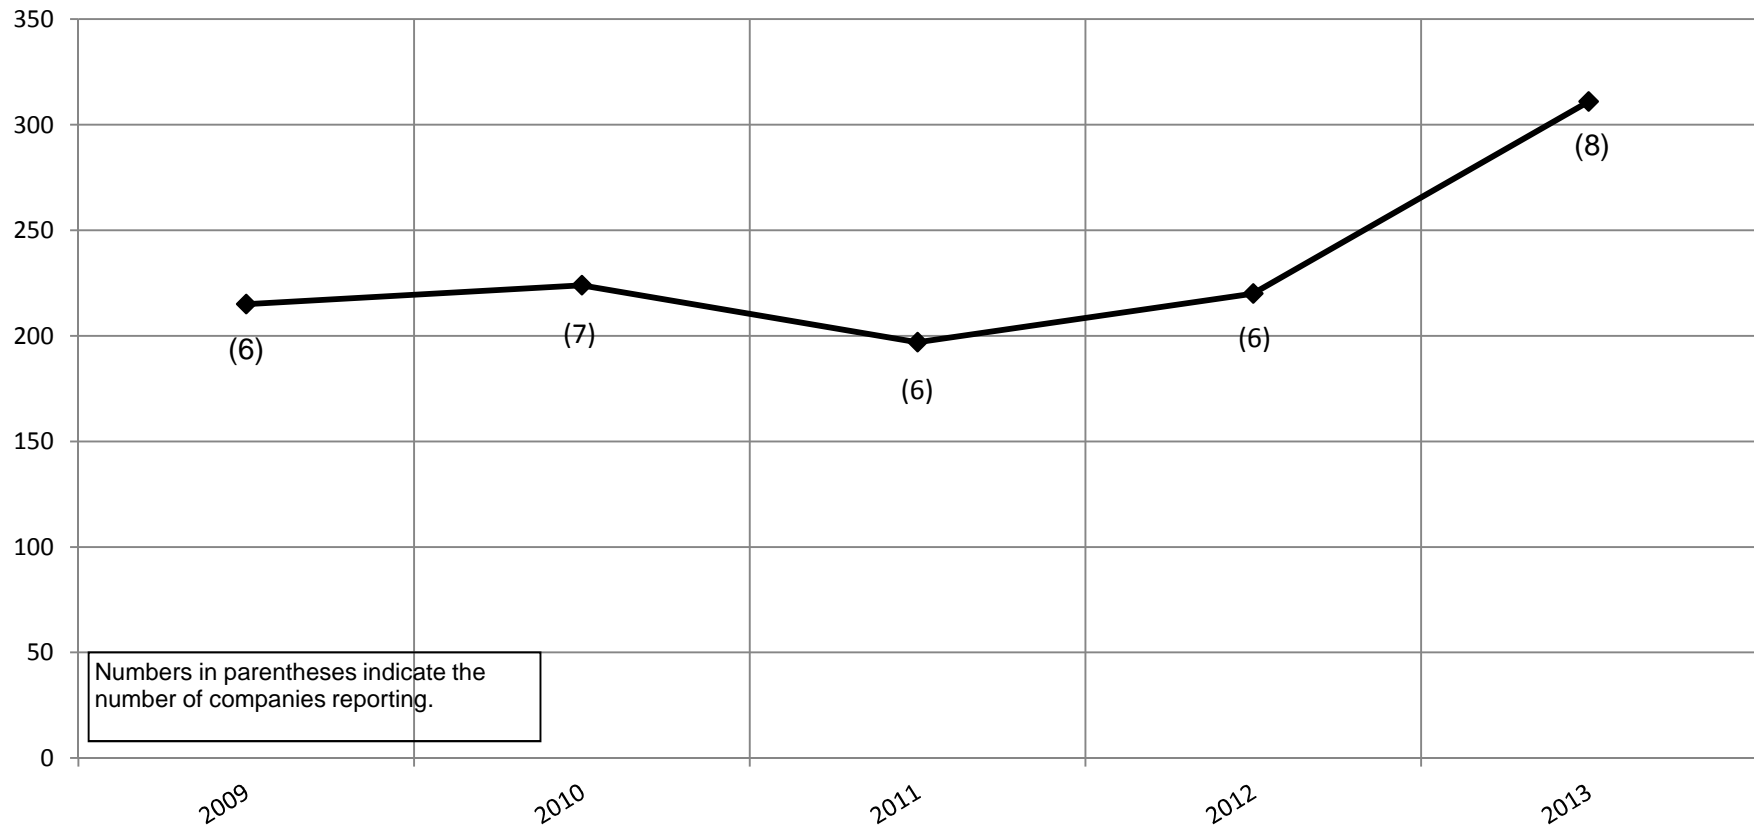

Variety (Musicals & Plays) Completed Performances 2009 - 2013 Chart 3

Numbers in parentheses indicate the number of companies reporting.

Institute of Outdoor Theatre, East Carolina University
201 Erwin Building, Greenville, NC 27858-4353
Phone: (252) 328-5363 Fax: (252) 328-0968
Email: outdoor@ecu.edu Web: <http://www.outdoor-theatre.org>

2013 = 311