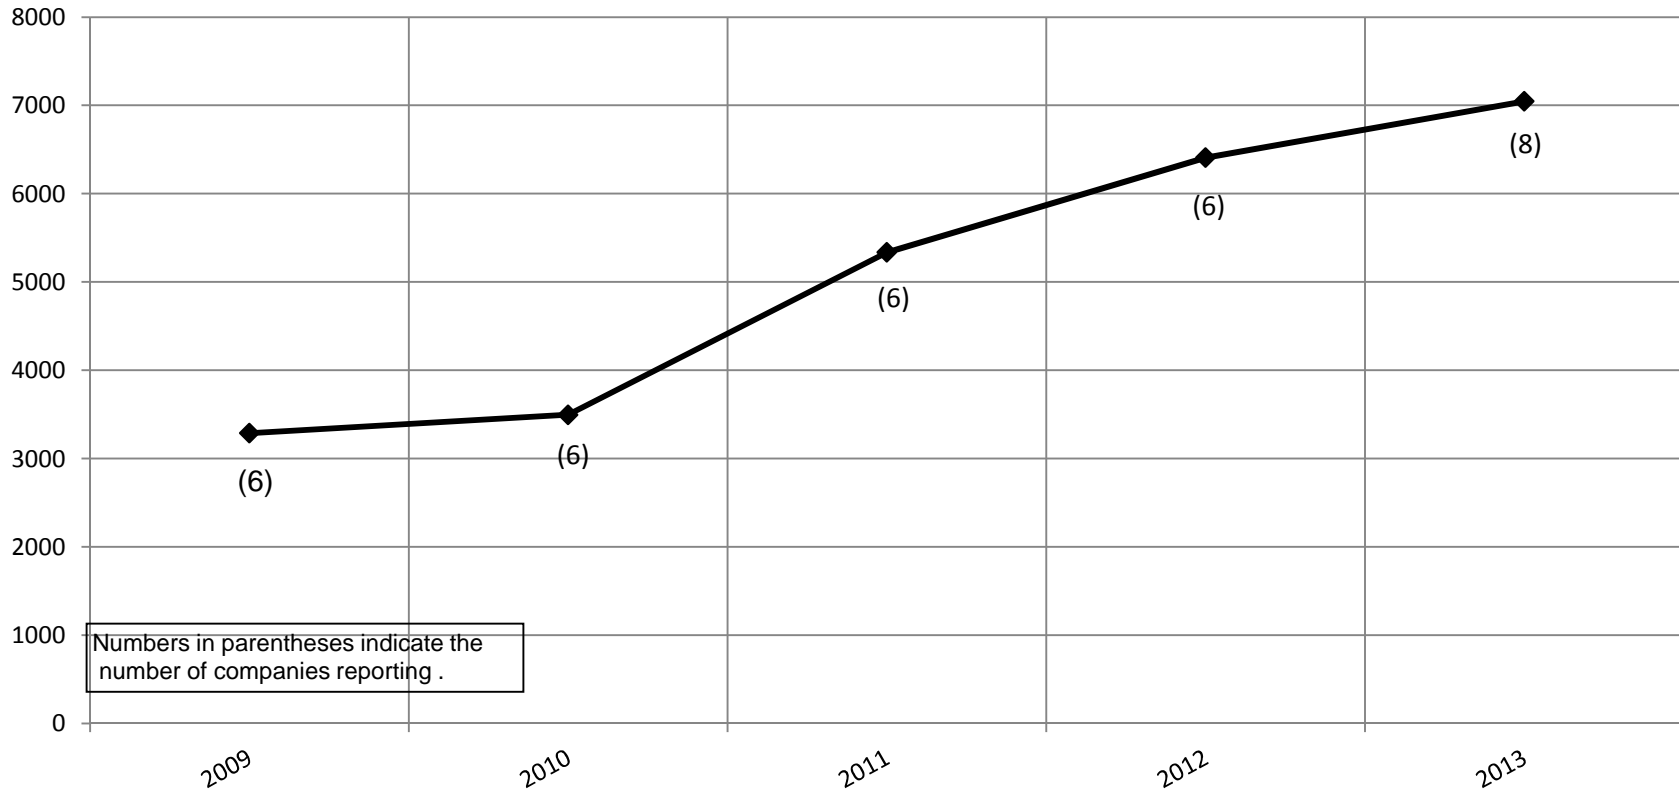

2013 = 4,632

Variety (Musicals & Plays) Total Average Nightly Paid Attendance 2009 - 2013 Chart 2

Institute of Outdoor Theatre, East Carolina University
201 Erwin Building, Greenville, NC 27858-4353
Phone: (252) 328-5363 Fax: (252) 328-0968
Email: outdoor@ecu.edu Web: <http://www.outdoor-theatre.org>