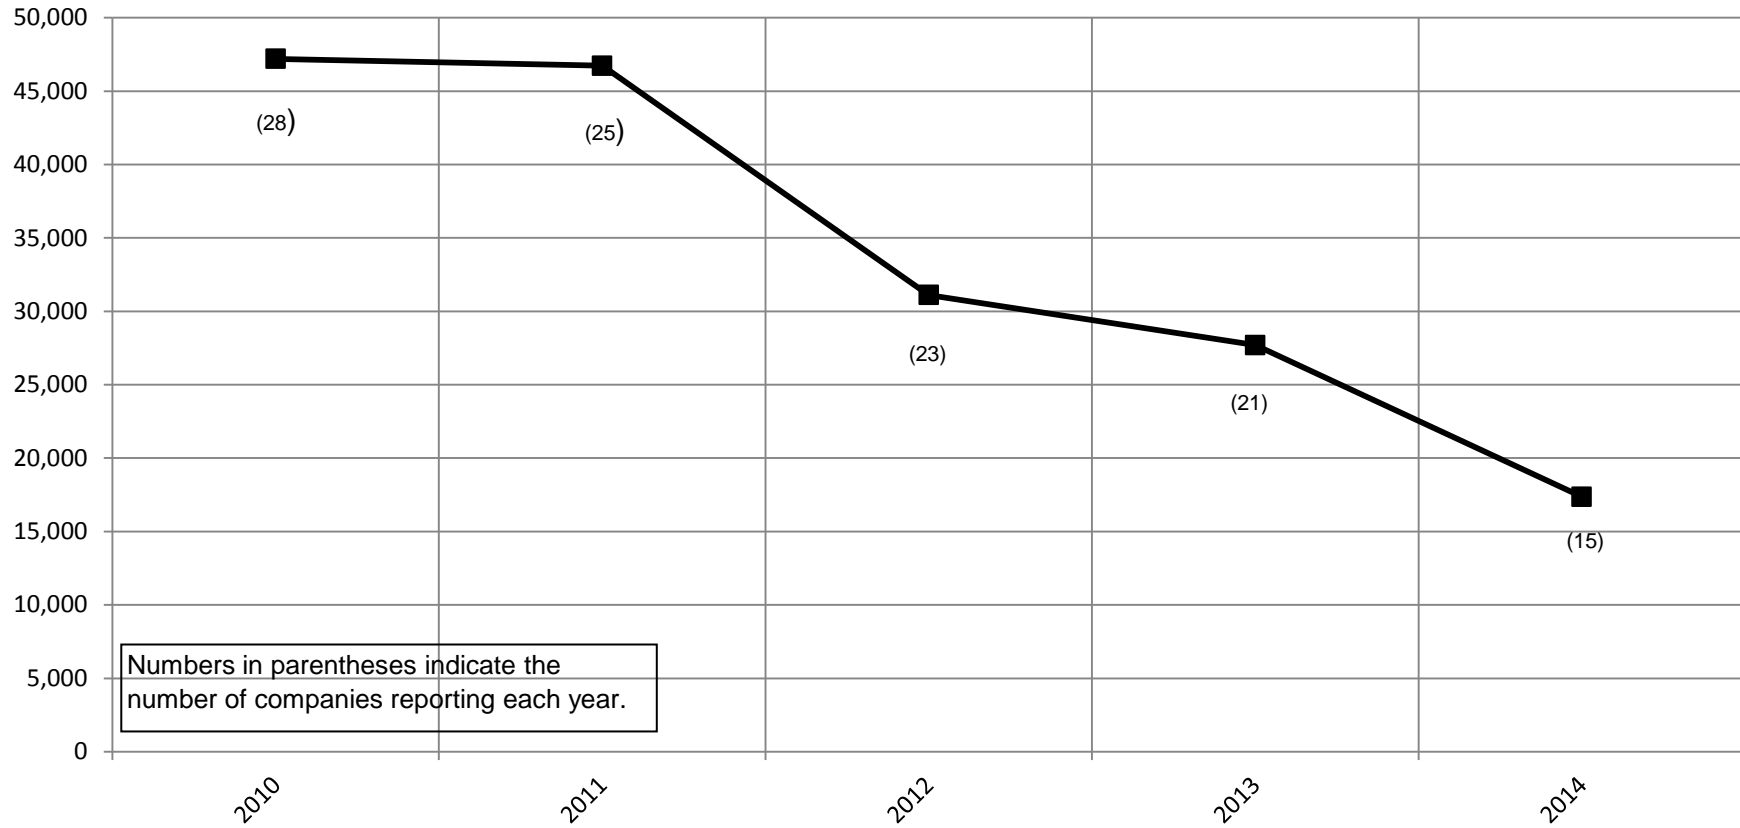

Historical Outdoor Dramas Complimentary Tickets 2010 - 2014 Chart 1

Numbers in parentheses indicate the number of companies reporting each year.

Institute of Outdoor Theatre, East Carolina University
201 Erwin Building, Greenville, NC 27858-4353
Phone: (252) 328-5363 Fax: (252) 328-0968
Email: outdoor@ecu.edu <http://www.outdoor-theatre.org>

2014 = 17,372