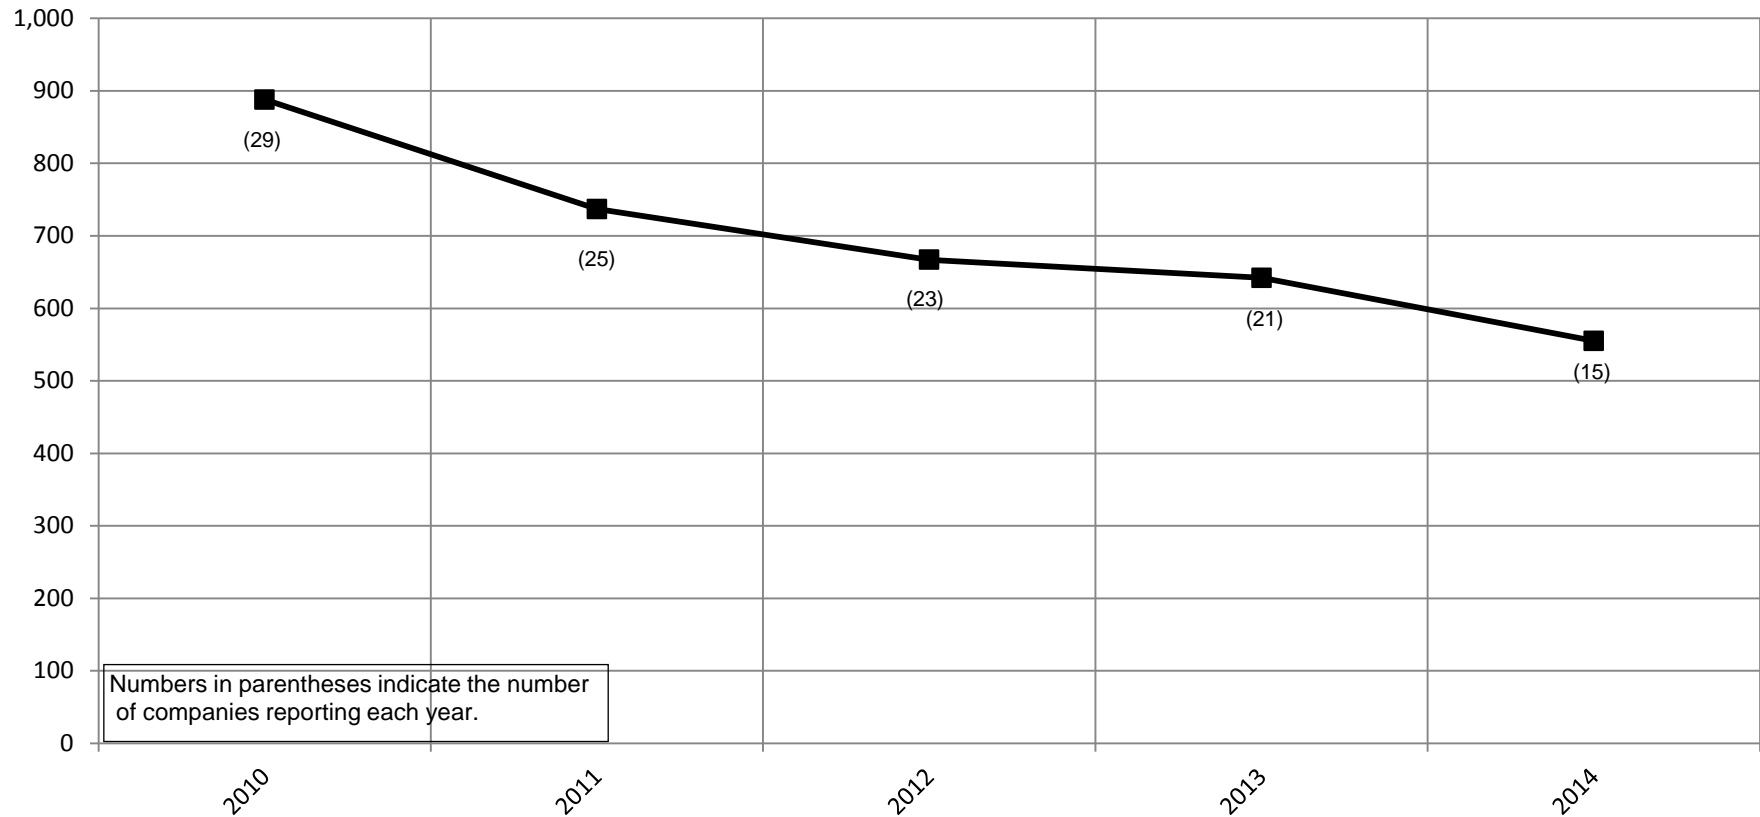

2014 = 17,372

Historical Dramas Total Average Nightly Paid Attendance 2010 - 2014 Chart 2

Institute of Outdoor Theatre, East Carolina University
201 Erwin Building, Greenville, NC 27858-4353
Phone: (252) 328-5363 Fax: (252) 328-0968
Email: outdoor@ecu.edu - <http://www.outdoor-theatre.org>

2014 = 4,395

Historical Dramas Completed Performances 2010-2014 Chart 3

Numbers in parentheses indicate the number of companies reporting each year.

Institute of Outdoor Theatre, East Carolina University
201 Erwin Building, Greenville, NC 27858-4353
Phone: (252) 328-5363 Fax: (252) 328-0968
Email: outdoor@ecu.edu - <http://www.outdoor-theatre.org>