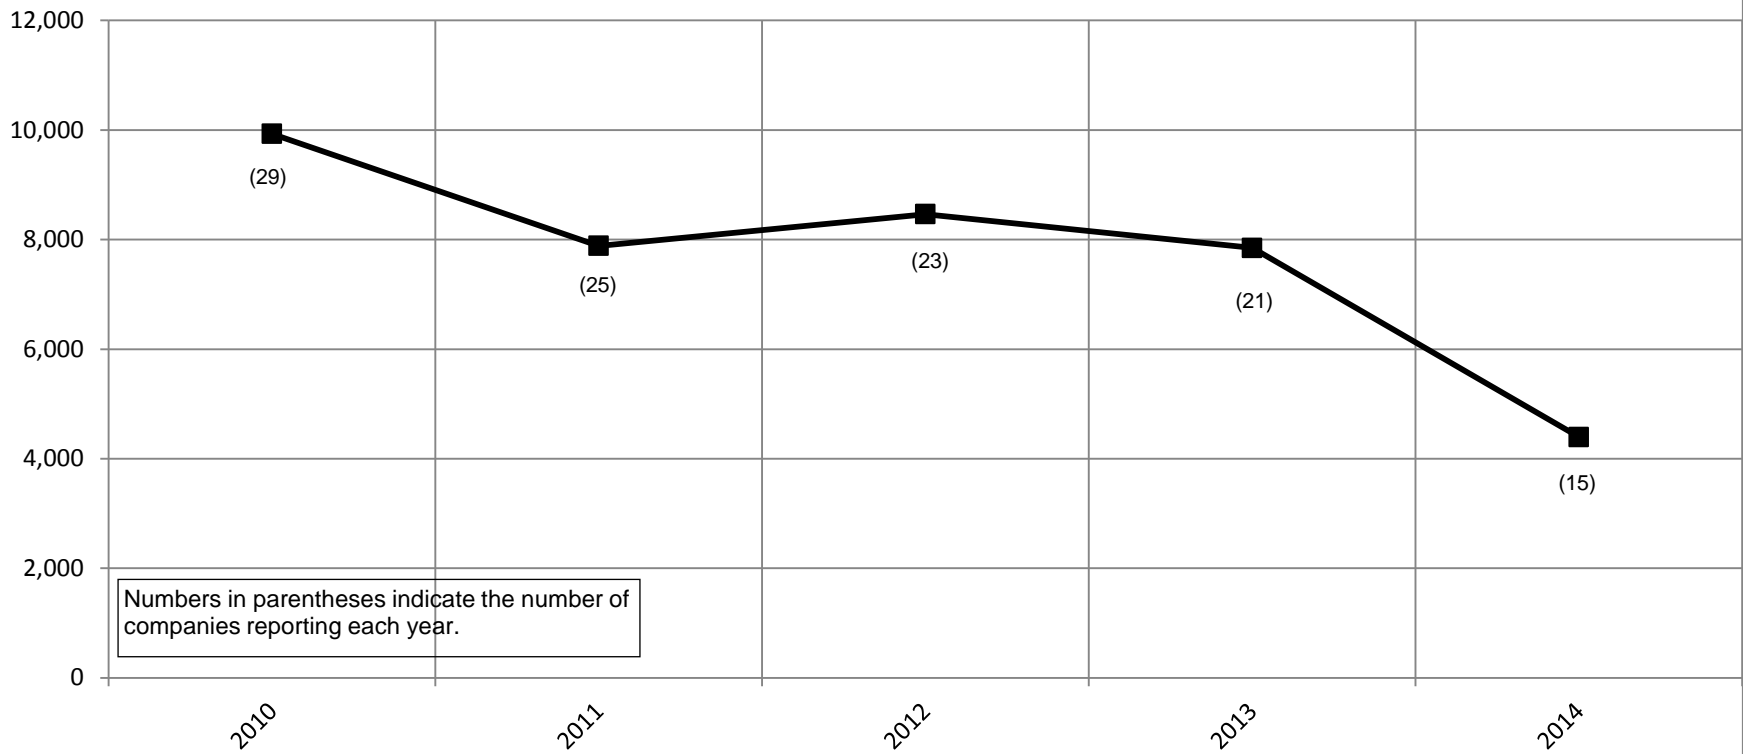

2014 = 17,372

Historical Dramas Total Average Nightly Paid Attendance 2010 - 2014 Chart 2

Institute of Outdoor Theatre, East Carolina University
201 Erwin Building, Greenville, NC 27858-4353
Phone: (252) 328-5363 Fax: (252) 328-0968
Email: outdoor@ecu.edu - <http://www.outdoor-theatre.org>