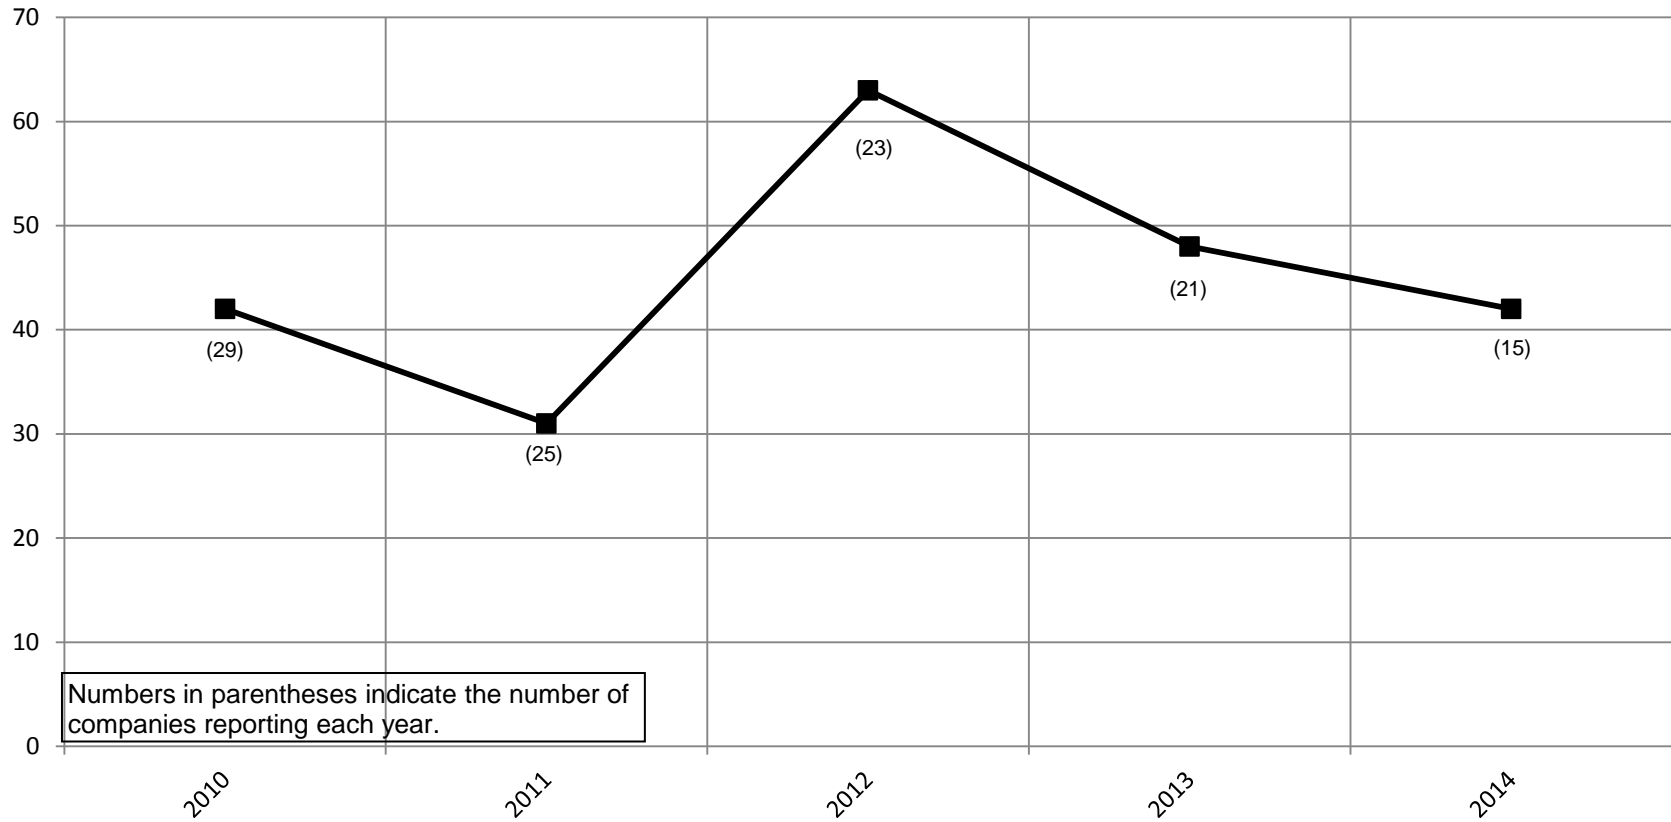

Historical Dramas Cancellations 2010 - 2014 Chart 4

Numbers in parentheses indicate the number of companies reporting each year.

Institute of Outdoor Theatre, East Carolina University
201 Erwin Building Greenville, NC 27858-4353
Phone: (252) 328-5363 Fax: (252) 328-0968
Email: outdoor@ecu.edu <http://www.outdoor-theatre.org/>

2014 = 42