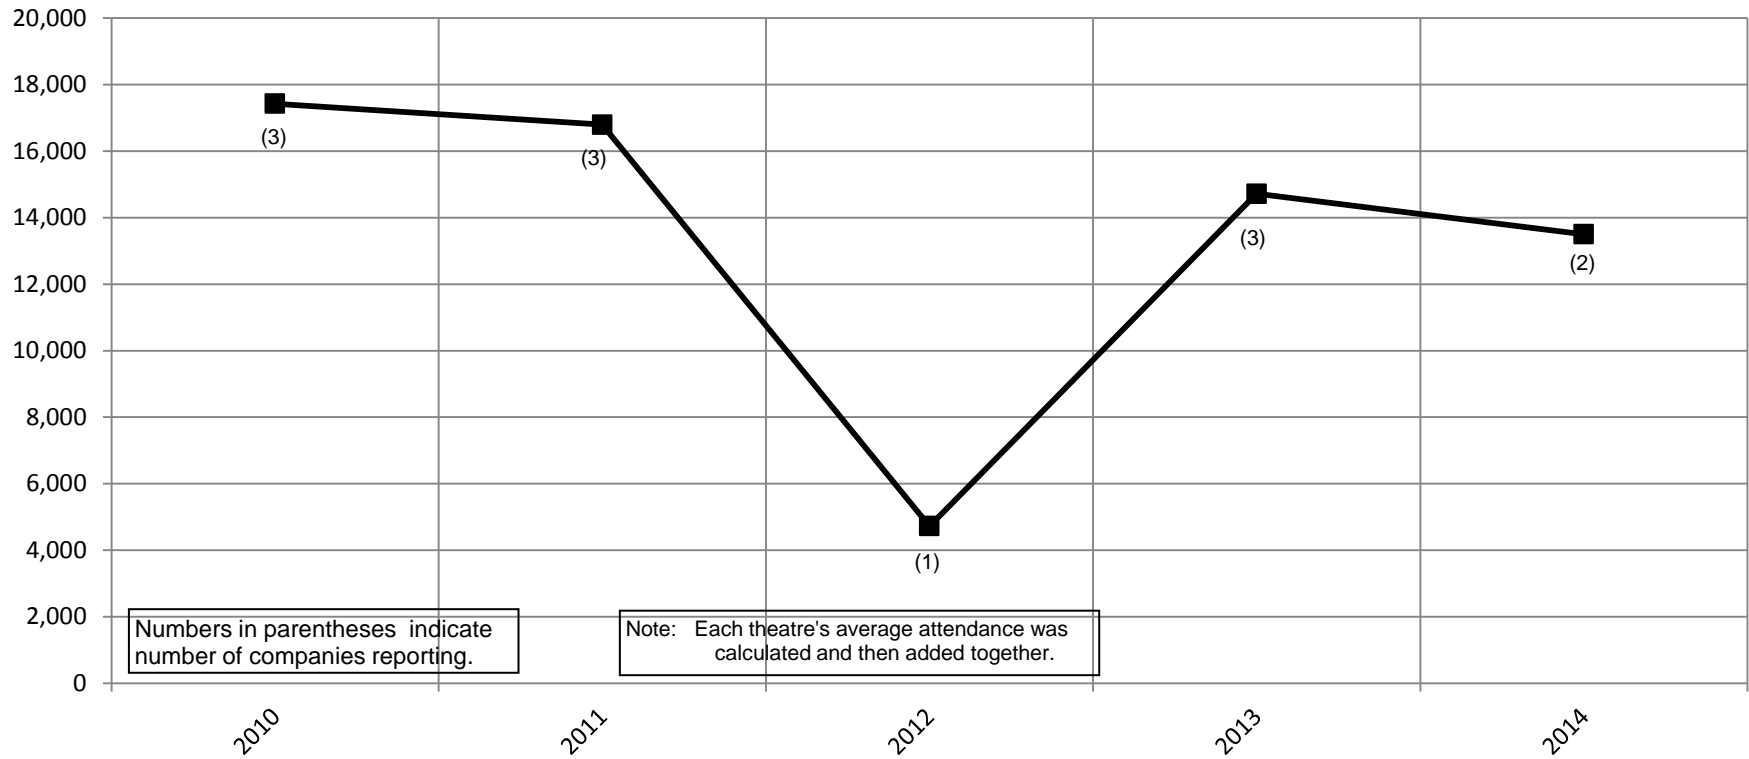

Religious Dramas Average Nightly Attendance 2010-2014 (Theatres With Free Admission) Chart 2B

Numbers in parentheses indicate number of companies reporting.

Note: Each theatre's average attendance was calculated and then added together.

Institute of Outdoor Theatre, East Carolina University
201 Erwin Building, Greenville, NC 27858-4353
Phone: (252) 328-1328 Fax: (252) 328-0968
Email: outdoor@ecu.edu - <http://www.outdoor-theatre.org>

2014= 13,500