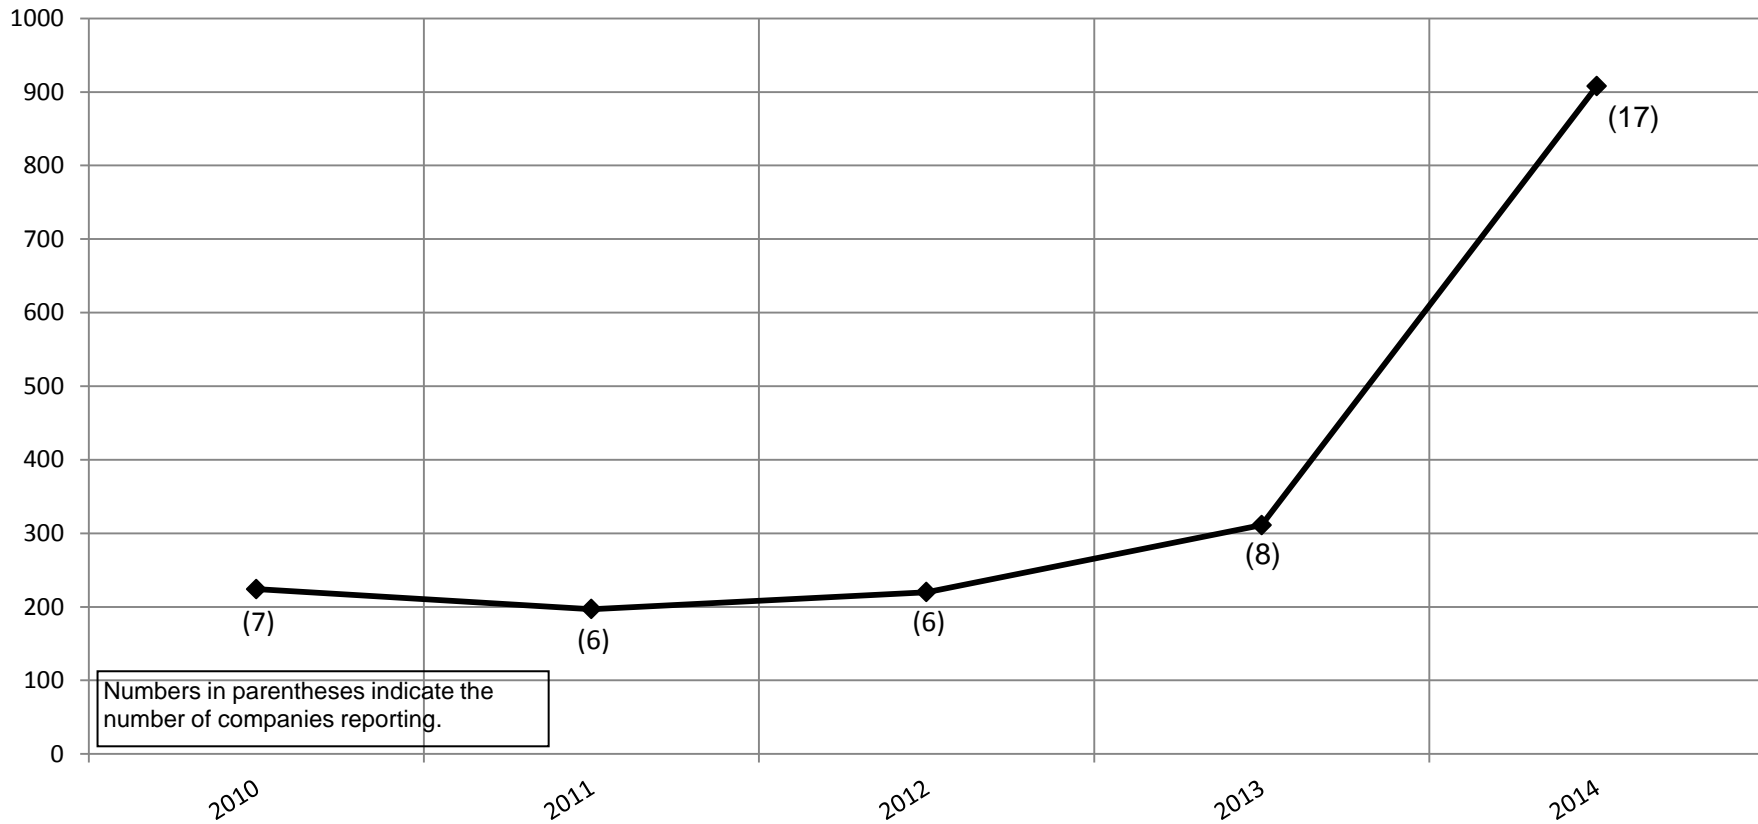

Variety (Musicals & Plays) Completed Performances 2010 - 2014 Chart 3

Numbers in parentheses indicate the number of companies reporting.

Institute of Outdoor Theatre, East Carolina University
201 Erwin Building, Greenville, NC 27858-4353
Phone: (252) 328-5363 Fax: (252) 328-0968
Email: outdoor@ecu.edu Web: <http://www.outdoor-theatre.org>

2014 = 908