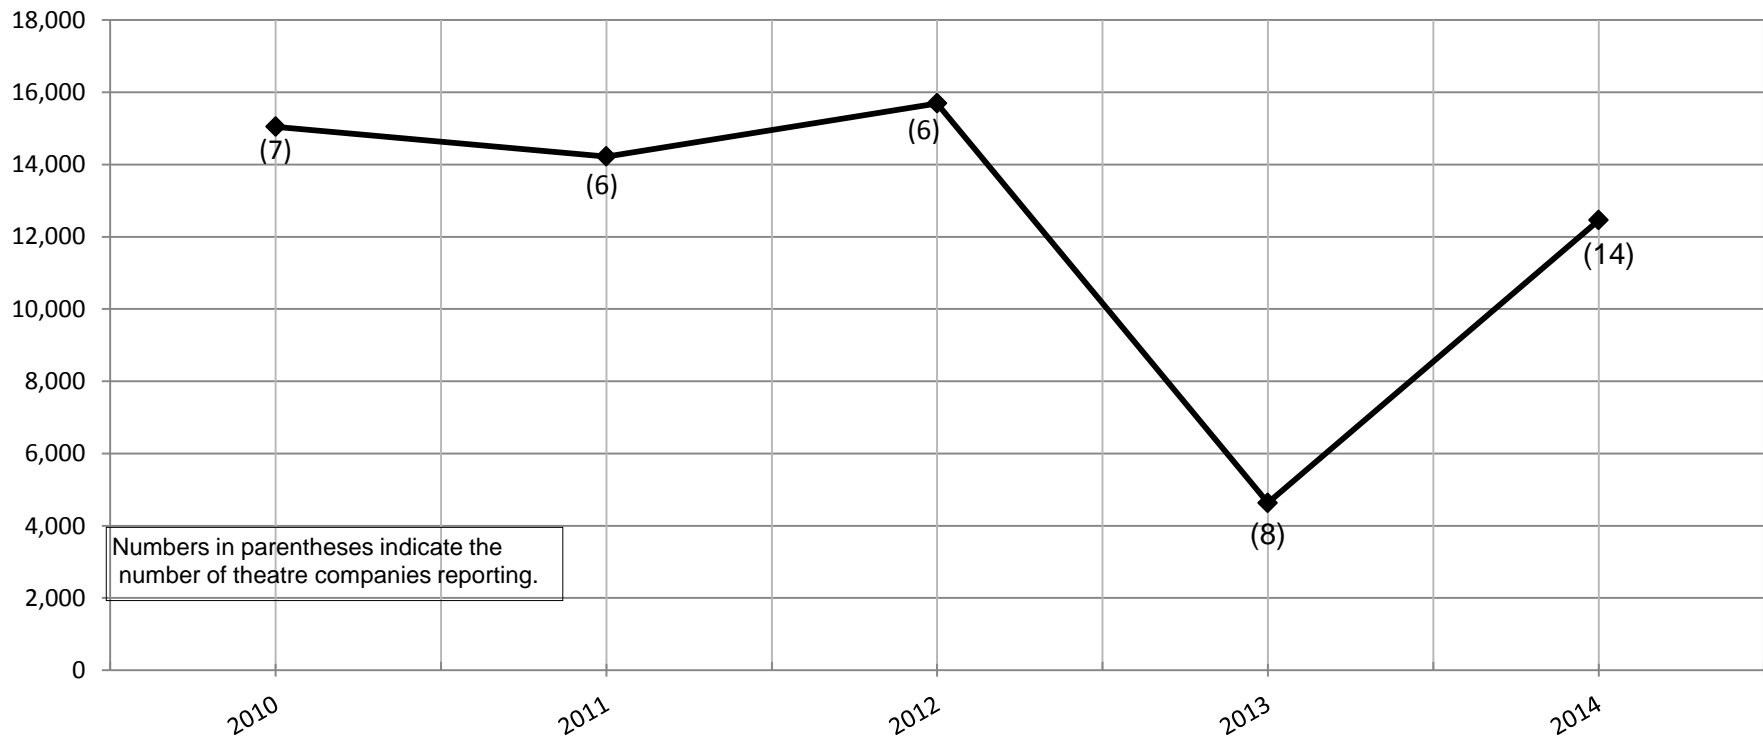

**Variety (Musicals & Plays)
Complimentary Tickets
2010 - 2014
(Theatres With Paid Admission)
Chart 1**

Numbers in parentheses indicate the number of theatre companies reporting.

Institute of Outdoor Theatre, East Carolina University
201 Erwin Building, Greenville, NC 27858-4353
Phone: (252) 328-5363 Fax: (252) 328-0968
Email: outdoor@ecu.edu Web: <http://www.outdoor-theatre.org>

2014 = 12,641