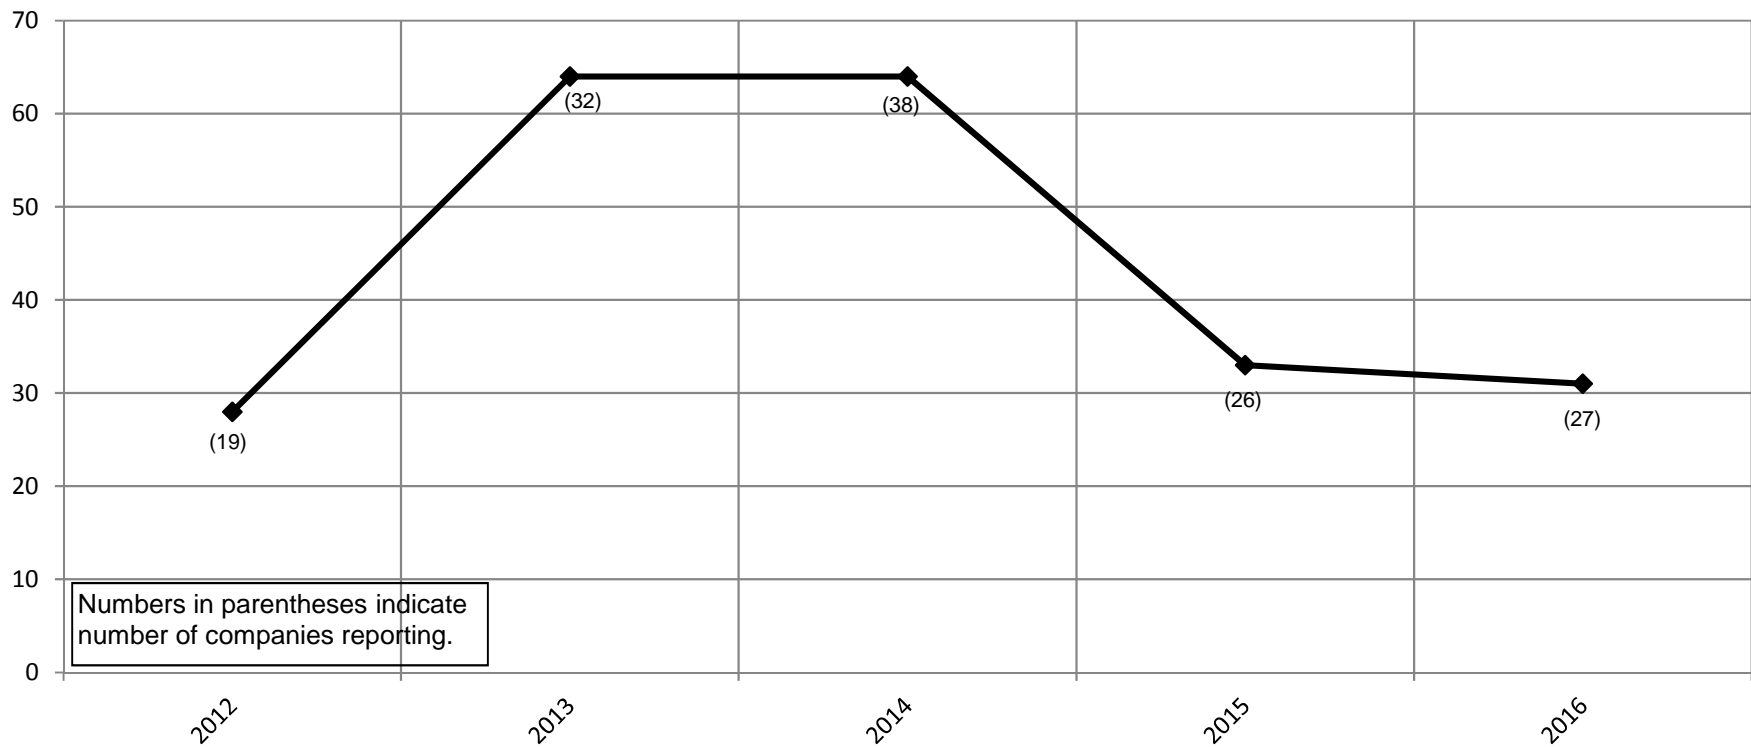

Shakespeare Festivals Cancellations 2012-2016 (Theatres With Paid and Free Admission) Chart 4

Numbers in parentheses indicate number of companies reporting.

Institute of Outdoor Theatre, East Carolina University
109 Erwin Building Greenville, NC 27858-4353
Phone: (252) 328-5363 Fax: (252) 328-0968
Email: outdoor@ecu.edu - <http://www.outdoor-theatre.org>

2016 = 31