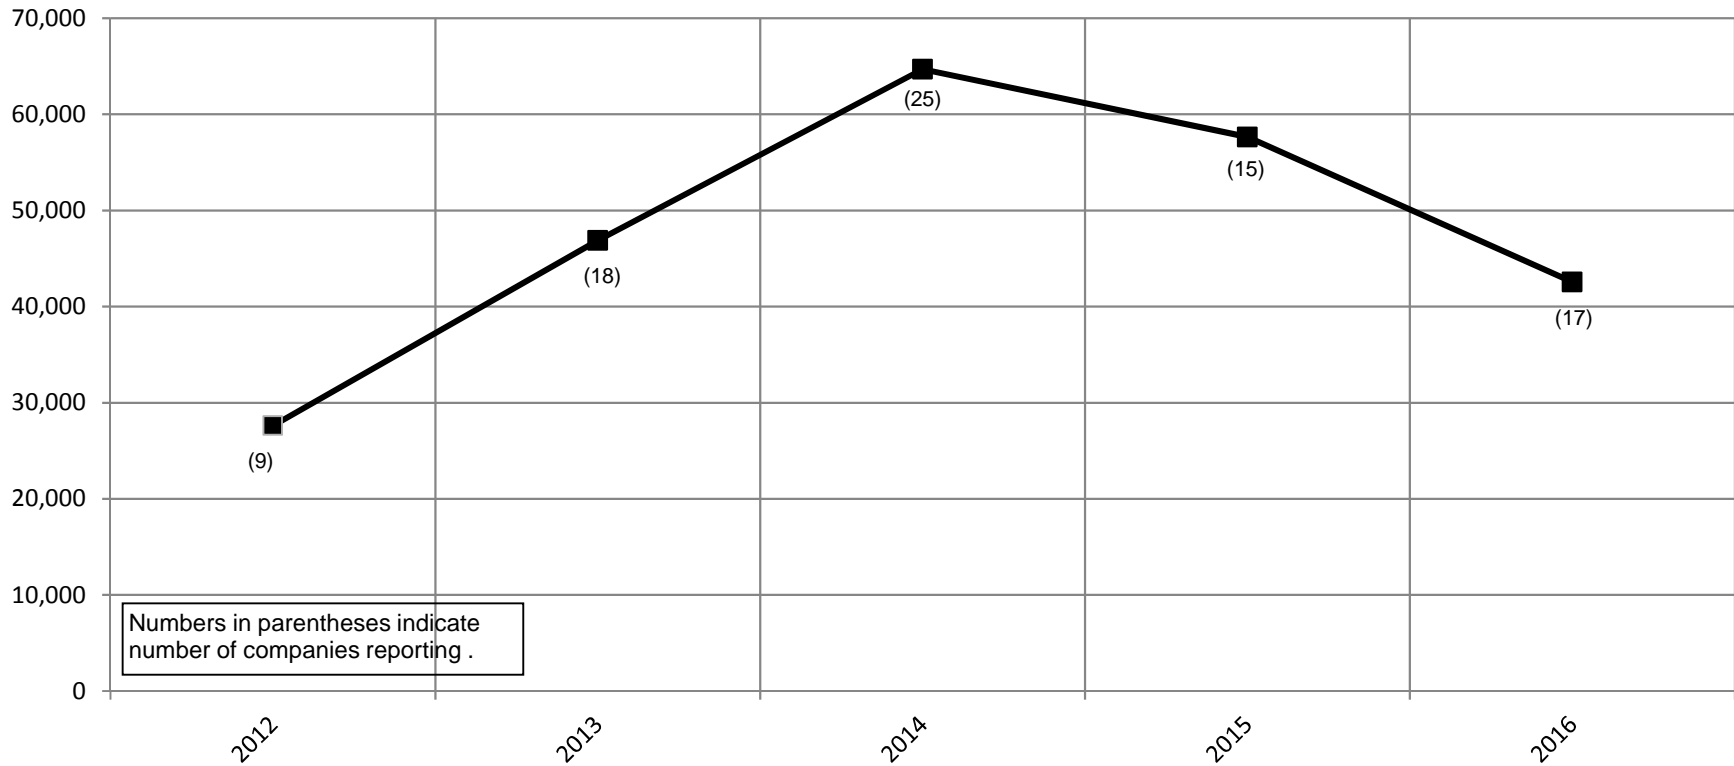

Shakespeare Festivals Complimentary Tickets 2012-2016 (Theatres With Paid Admission) Chart 1

Numbers in parentheses indicate number of companies reporting .

Institute of Outdoor Theatre, East Carolina University
109 Erwin Building, Greenville, NC 27858-4353
Phone: (252) 328-1328 Fax: (252) 328-0968
Email: outdoor@ecu.edu - <http://www.outdoor-theatre.org>

2016 = 42,561