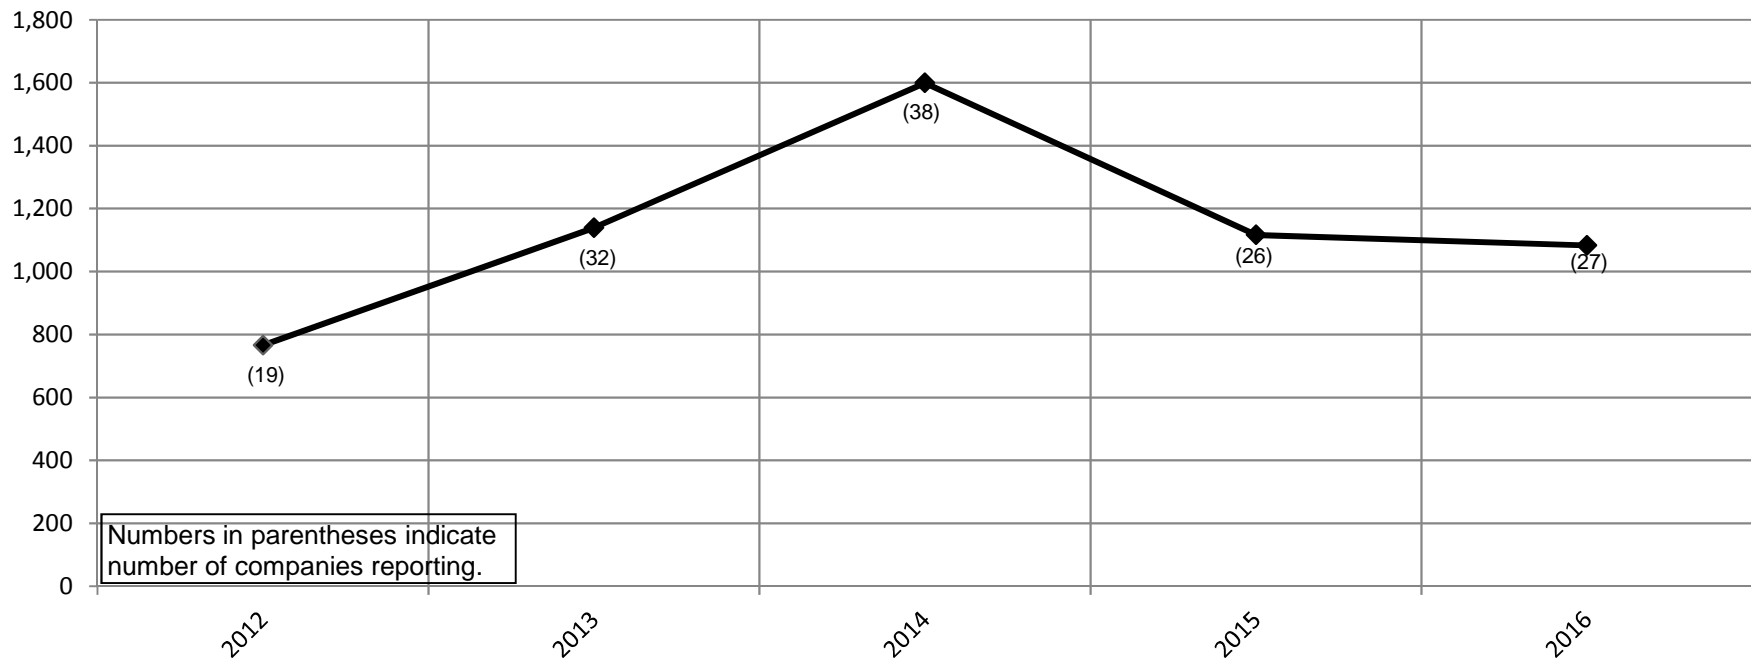

Shakespeare Festivals Completed Performances 2012-2016

(Theatres With Paid and Free Admission)
Chart 3

Numbers in parentheses indicate number of companies reporting.

Institute of Outdoor Theatre, East Carolina University
109 Erwin Building Greenville, NC 27858-4353
Phone: (252) 328-5363 Fax: (252) 328-0968
Email: outdoor@ecu.edu - <http://www.outdoor-theatre.org>

2016 = 1,083