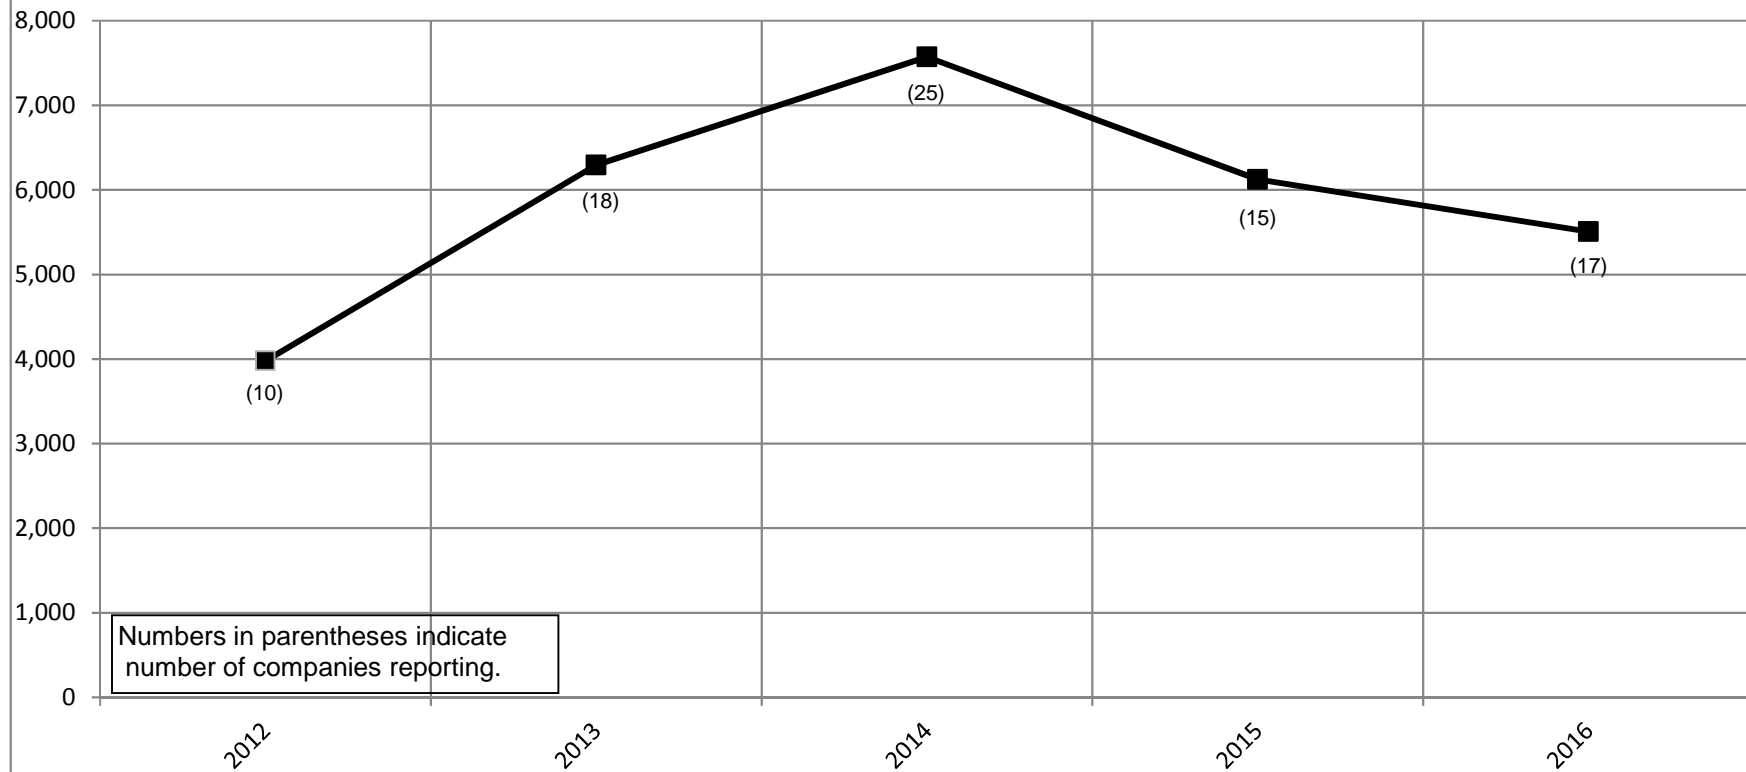

Shakespeare Festivals Average Nightly Paid Attendance 2012-2016 (Theatres with Paid Admission) Chart 2A

Institute of Outdoor Theatre, East Carolina University
109 Erwin Building, Greenville, NC 27858-4353
Phone: (252) 328-1328 Fax: (252) 328-0968
Email: outdoor@ecu.edu - <http://www.outdoor-theatre.org>

2016 = 5,508