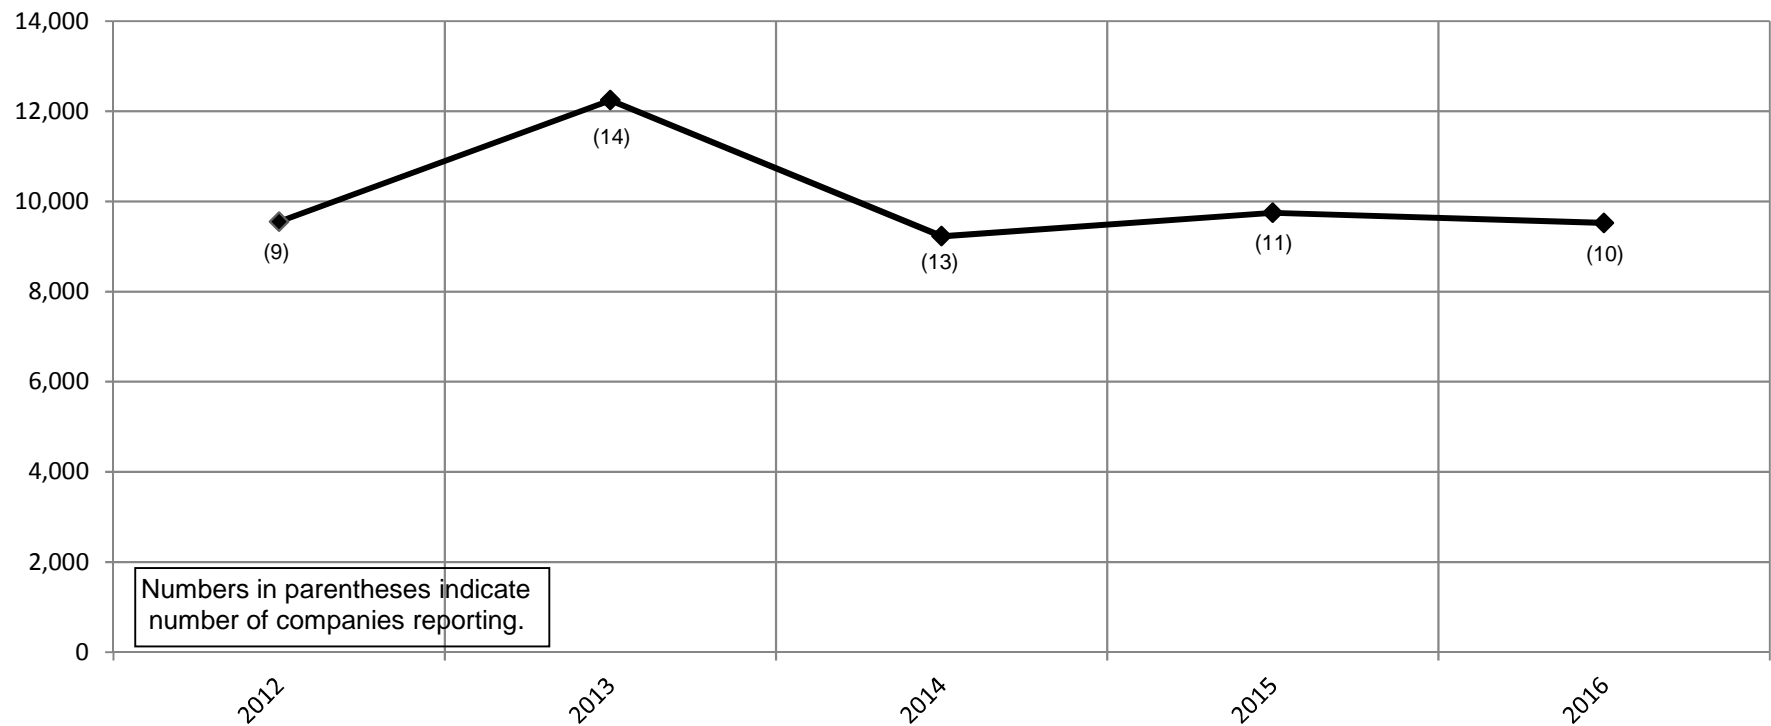

Shakespeare Festivals Average Nightly Attendance 2012-2016 (Theatres With Free Admission) Chart 2B

Numbers in parentheses indicate number of companies reporting.

Institute of Outdoor Theatre, East Carolina University
109 Erwin Building Greenville, NC 27858-4353
Phone: (252) 328-5363 Fax: (252) 328-0968
Email: outdoor@ecu.edu - <http://www.outdoor-theatre.org>

2016 = 9,522