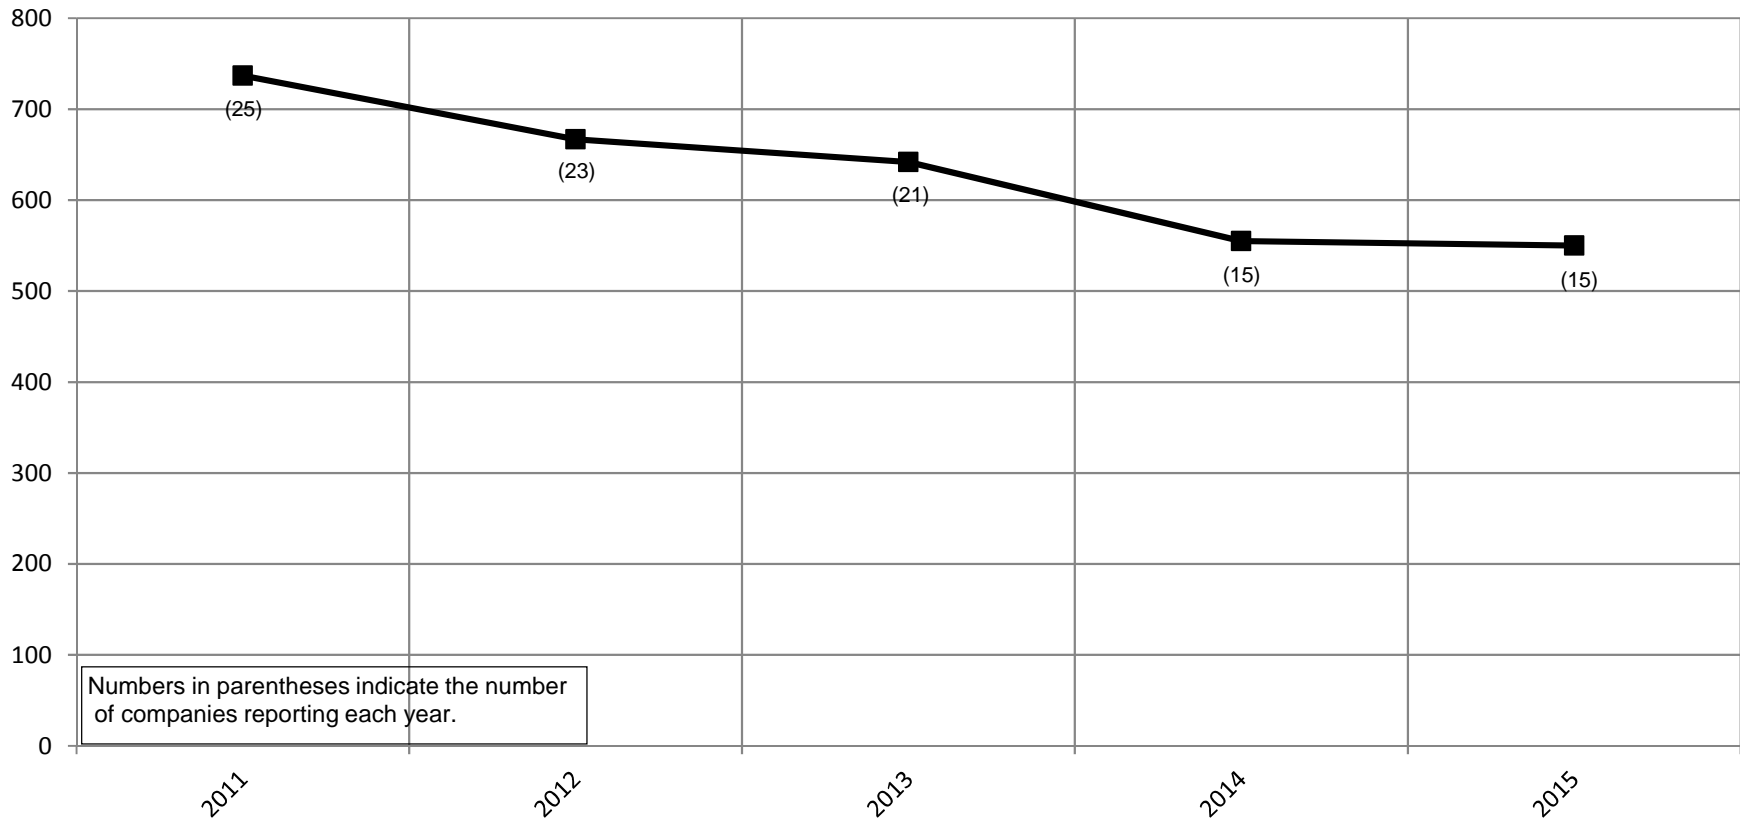

Historical Dramas Completed Performances 2011-2015 Chart 3

Institute of Outdoor Theatre, East Carolina University
109 Erwin Building, Greenville, NC 27858-4353
Phone: (252) 328-5363 Fax: (252) 328-0968
Email: outdoor@ecu.edu - <http://www.outdoor-theatre.org>

2015 = 550